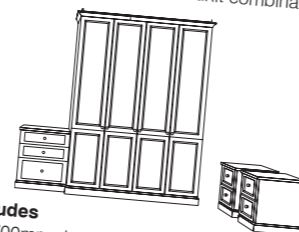

PRICE GUIDE

Each range features a price comparison based on our most popular 5 unit combination.

Includes

2 x 700mm double wardrobe, 2 x 350mm two drawer chest, 1 x 500mm three drawer chest, 11 x handles, 2 x plinth, 1 x cornice, 2 x fillers