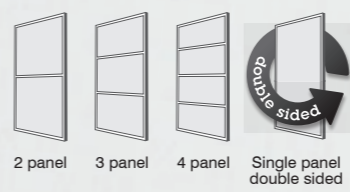

SLIDING WARDROBE SYSTEMS AND INTERNAL ACCESSORIES, TAILOR-MADE TO YOUR CHOSEN SIZE AND STYLE, TO FIT YOUR SPACE AND LIFESTYLE – NOW THAT'S SMART.

PRICE GUIDE

Each range features a price comparison based on the sliding doors only as shown in the main image of each range. This excludes the interior storage system.

Over €2350	€ € € € €
Under €2350	€ € € € € €
Under €1700	€ € € € € € €
Under €1000	€ € € € € € € €
Under €350	€ € € € € € € €

Made-to-measure SLIDING WARDROBES

For full ranges, details & prices see Buying Guide

Price Band: € € € € € – € € € € €

Why choose?:

- High quality, handmade, soft-close doors across range
- Huge range of door sizes and finishes
- Mix and match finishes to create your own style
- Maximises floor space when compared to hinged wardrobes
- Ideal for alcoves or where conventional wardrobes just won't do
- Flexible interior storage range to help you get organised
- Easy to install

Lifestyle benefits: Create a personalised space saving solution that's clutter-free.

How to shop:

STEP 1
Choose your style

There's a huge choice of sliding door designs and finishes across three ranges:

- Minimalist
- Shaker
- Switch

STEP 2
Measure up

Use the guidelines in the Bedroom Buying Guide to measure up and work out how many doors you need.

STEP 3
Place your order

Complete the simple order form in the Buying Guide with your measurements and your frame and colour choices. Then take it to your nearest store to place your order for home delivery.