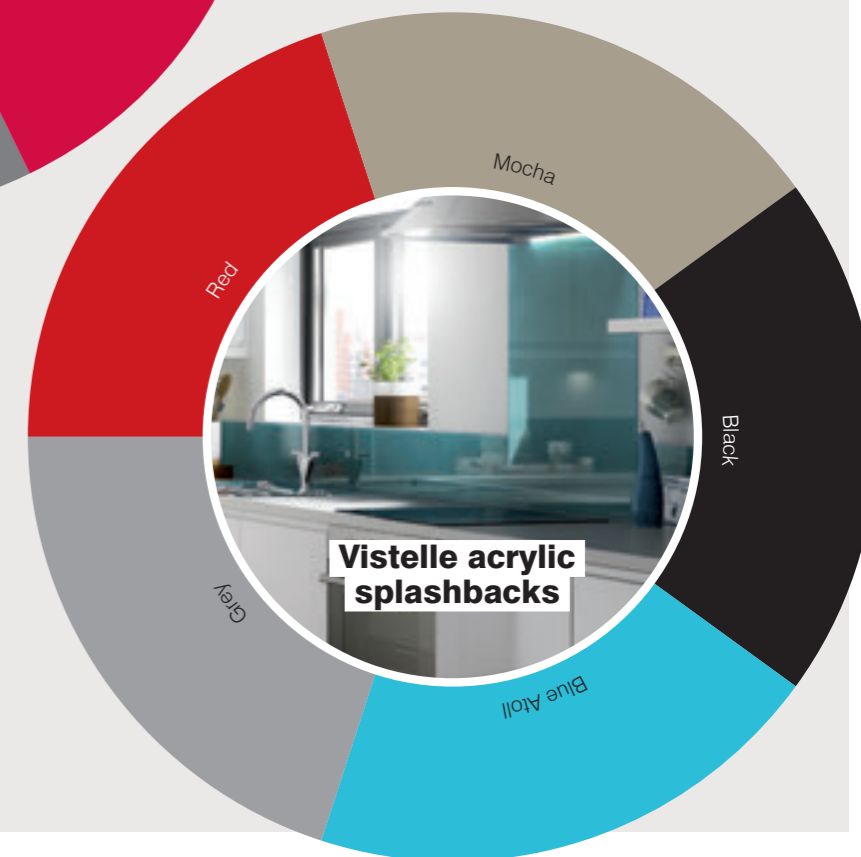

Add a splash of colour

IT'S EASY WITH OUR AWARD-WINNING, INNOVATIVE RANGE OF ACRYLIC AND GLASS SPLASHBACKS. THEY'RE ALL THE RAGE.

Tiling the wall area behind the hob and worktop to create an easy-wipe surface used to be our only option; then stainless steel splashbacks and washable paint came onto the scene. Now, splashbacks just got a whole lot easier - and better looking!

Acrylic splashbacks...

Lightweight and easy to fit, our super-smooth acrylic splashbacks come in a choice of sizes and a wide array of stunning colours. Best suited to electric hobs, they can be cut, drilled and shaped if needs be, using standard wood working tools.

Glass splashbacks...

The perfect choice behind a gas hob, our glass range includes the very latest designs, including stylish patterns made possible by recent developments in technology.

Cat's Tip

Prefer to match in with your worktop or appliances? Our range includes laminate and stainless steel splashbacks too!

Cat Dennison
Head of Interior Design

For
Full ranges,
details &
prices
see Buying Guide

SPLASHBACKS – BENEFITS

Great for the environment...
Environment-friendly production process does not release any harmful emissions.

Great for you...
Resists bacterial growth, making it both hygienic and easy to clean.