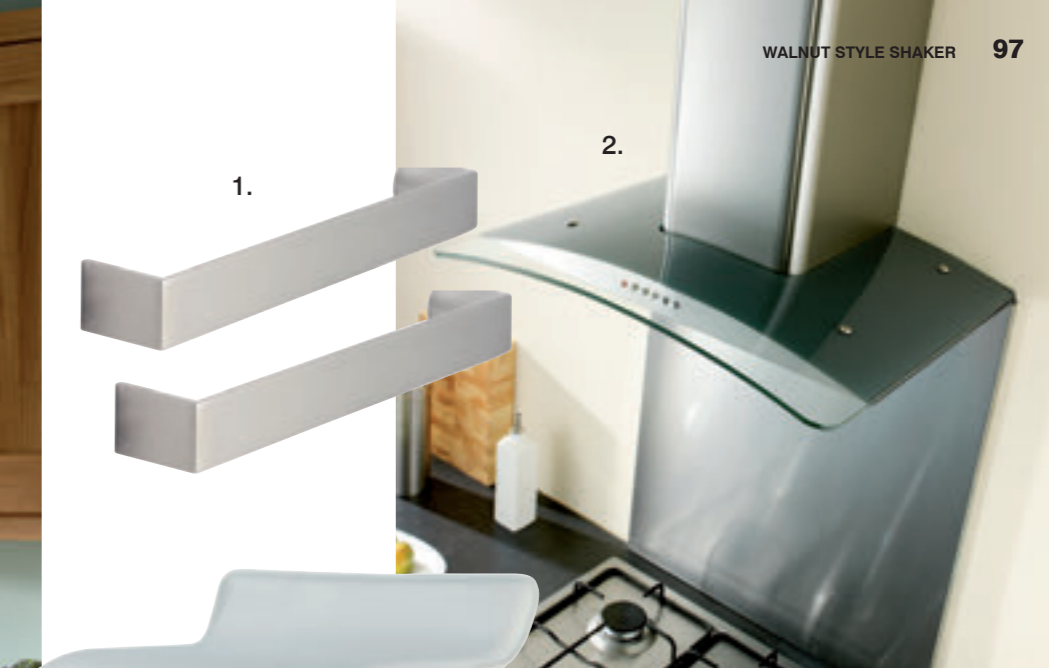

Prices based on our 8 unit example - see Buying Guide.  
Images for illustrative purposes only. For current ranges see Buying Guide.

1. Square bar handles 3232439
2. Cooke & Lewis curved glass chimney hood 5052931055715
3. Cata microwave with grill 8422248601382
4. Dante bar stool 5052931076154