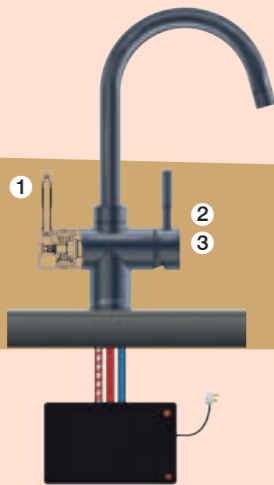

3 in 1

No need for a separate tap - includes 1. near boiling water, 2. cold water and 3. standard hot water in one tap

Smeg 3 in 1 boiling tap
8017709176365

HOT WATER on tap

Yes, it's true, now there are taps that can make you a cuppa and even par boil your vegetables.

No more waiting for the kettle or pan to boil - these stylish taps from the market's most respected brands deliver steaming hot water (98°C to be precise) instantly, at the flick of a lever.