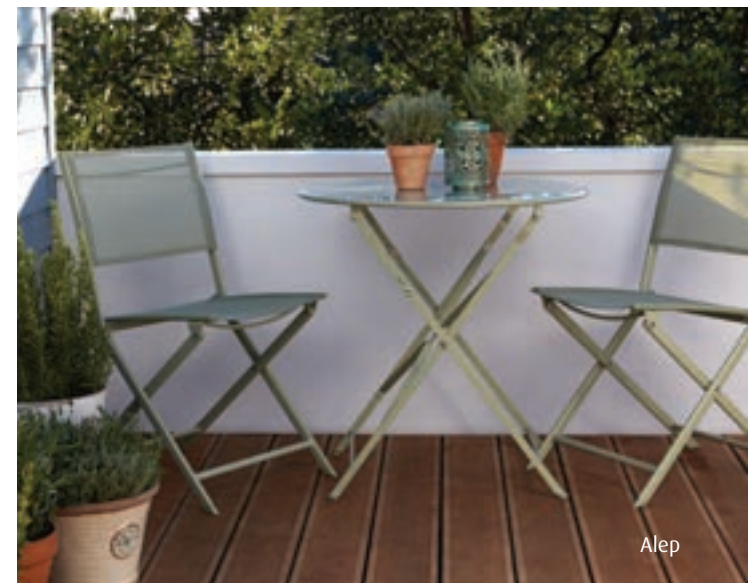

£15.00

Available in 3 colours:

- Turquoise 5052931263639
- Denim 5052931263615
- Alep 5052931263608

Alep

BAHAMA Collection

Simple style for a fresh coordinated look

6 SEATER DINING SET

Set includes - table, 6 dining chairs and parasol