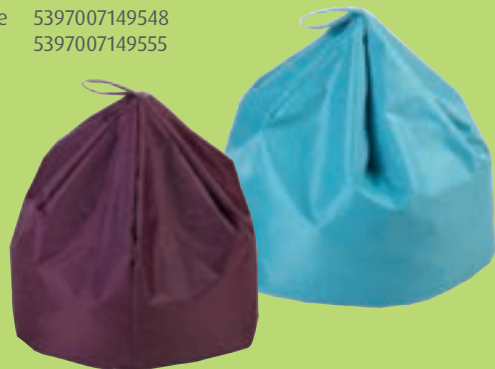

ASIE Outdoor bean bag

Polyester with polypropylene base and polystyrene bead filling
H49 x W49 x D66 cm

£25.00

Available in 2 colours:

- Purple 5397007149548
- Blue 5397007149555

JANEIRO Table

Powder coated aluminium frame
with 5 mm tempered glass top
H72 x W150 x D90 cm
5052931256556

£99.00