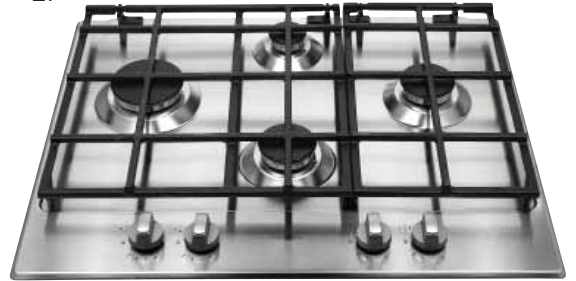

2.

3.

4.

1. Astracast Aquitaine 1½ Bowl Sink 5016182122657
2. Hotpoint 4 burner Gas Hob 5016108796474
3. Cooke & Lewis Chambley Bridge Mixer Tap 5341740
4. Cup Handle 3438824

Compatible with
Cooke & Lewis Clic cabinets