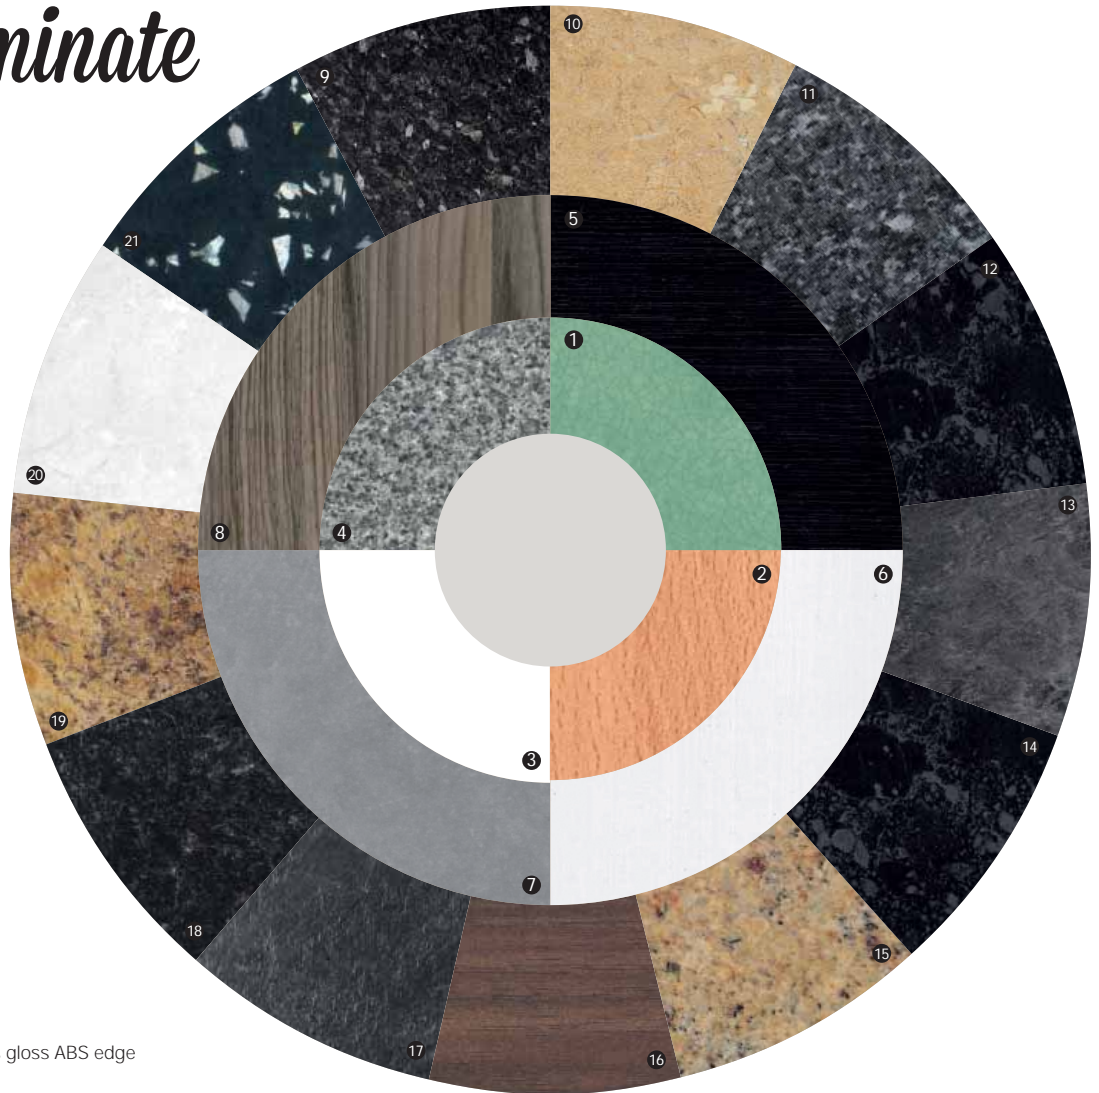

Laminate

Earthstone

Solid Wood

WORKTOPS

Laminate

28mm

1. Cracked glass gloss ABS edge
2. Beech
3. White
4. Inari granite

50mm