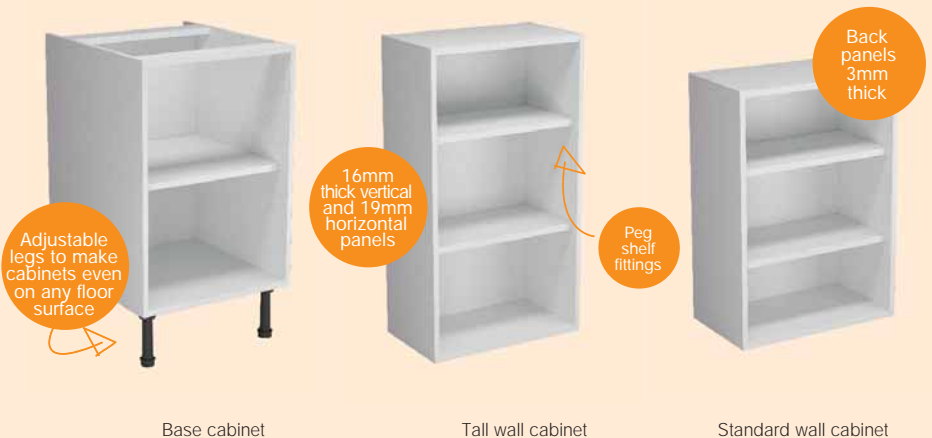

it kitchens

- White cabinets
- Wall cabinets come with 2 shelves, base cabinets come with 1 shelf
- Adjustable visible hanging brackets
- Soft close door and drawer upgrade available

COOKE
& LEWIS

Clic
Cabinets