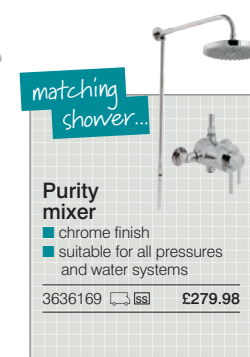

Purity

take home today

a. Single lever basin mixer*	LP (0.2 bar)	3634851	£129.98
b. Single lever tall basin mixer*	LP (0.2 bar)	3634868	£149.98
c. Basin taps	LP (0.1 bar)	4067696	£74.98
Bath taps	LP (0.1 bar)	4067702	£79.98
d. Single lever energy saver basin mixer†	LP (0.3 bar)	4083931	£129.98
e. 2 tap hole bath mixer	LP (0.2 bar)	4006480	£119.98
f. 2 tap hole bath shower mixer	LP (0.2 bar)	4006503	£139.98

† Uses a cold start cartridge which initially uses cold water until the hot position is selected, so saving energy.