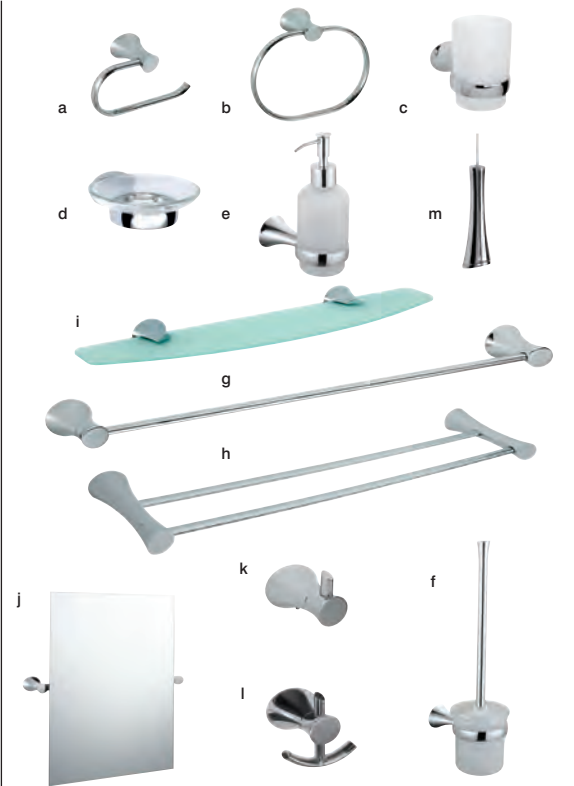

Infinity SS			
a. Toilet roll holder		5191369	£18.98
b. Towel ring	H26 x W614.2 x D8.5mm	5191376	£19.98
c. Tumbler		5191413	£19.98
d. Soap dish		5191406	£9.98
e. Soap dispenser		5286751	£19.98
f. Toilet brush holder		5286768	£14.98
g. Towel rail	H40 x W663 x D79mm	5191383	£23.98
h. Double towel rail	H40 x W663 x D154mm	5191390	£29.98
i. Glass shelf	H40 x W574 x D140mm	5191420	£23.98
j. Mirror	H500 x W498 x D79mm	5286775	£39.98
k. Single robe hook		5191437	£2.98
l. Double robe hook		5191444	£7.98
m. Light pull		5193455	£6.98