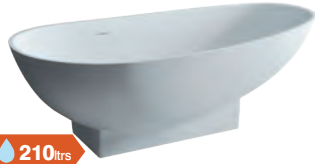

210ltrs

Florence solid surface

- 0 tap hole
- waste included
- does not require feet

L1800 x W820mm (capacity 210L)
4031628

£1499

The Florence bath weighs 135kg and requires a 4 man lift upon delivery and following customer inspection. Delivery will be made to the kerb side of the property at the most appropriate location for both driver and customer access. Please consider bathroom accessibility and the weight of the bath when planning its final position as further support may be required.