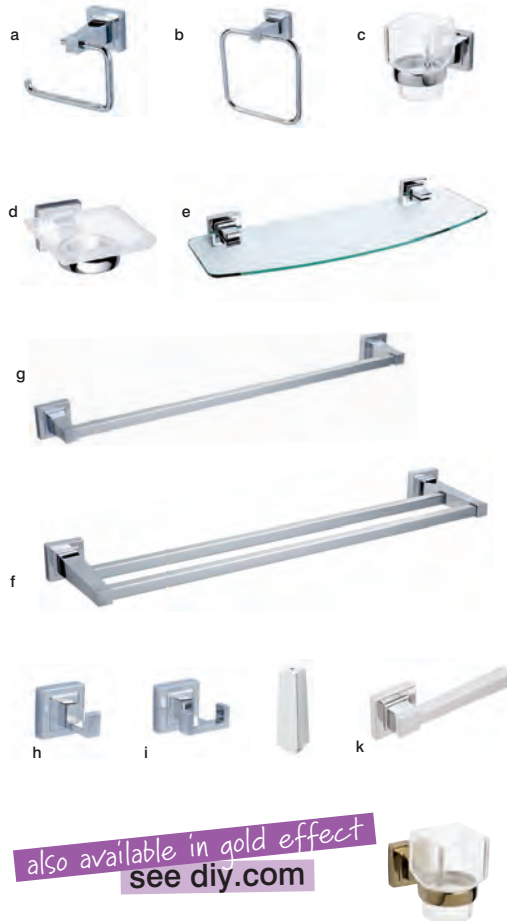

Cascade SS

a. Toilet roll holder	H185 x W165 x D80mm	5191451	£14.98
b. Towel ring	H21 x W185 x D75mm	5191475	£15.98
c. Tumbler		5191550	£15.98
d. Soap dish		5191536	£15.98
e. Towel rail	H52 x W662 x D81mm	5191499	£18.98
f. Double towel rail	H52 x W662 x D150mm	5191512	£24.98
g. Glass shelf	H52 x W500 x D177mm	5191574	£18.98
h. Single robe hook		5191598	£7.98
i. Double robe hook		5191611	£8.98
j. Light pull		5191635	£7.98
k. Cistern lever		5191666	£8.98

also available in gold effect
see diy.com