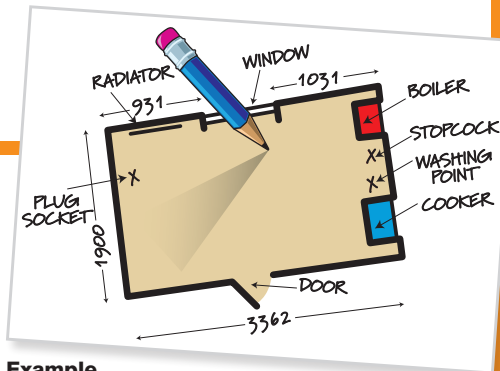

4

Measure between each fixed point – doors, walls and windows

- Pick a logical starting point like a corner and work clockwise around the room to avoid missing anything
- When measuring doors and windows remember to include frames and architrave, together with the distance from the floor to the underside of the windows

6

Measure main services, electric, water and gas

- Measure from the nearest fixed point on your diagram to the centre line of each service
- Include sockets, phone, gas, water and TV points
- When measuring larger service items such as consumer units, gas meters and radiators, remember to include their width and height from the floor