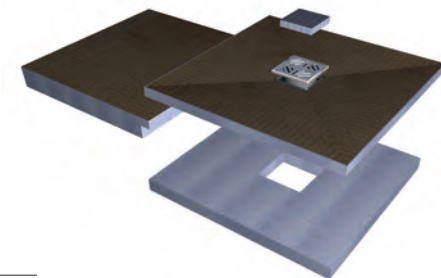

L1850 x W750mm

5060164650010

£599

L1850 x W900mm

5060164650003

£649

*Wood floors include floorboards, standard and moisture resistant chipboard, plywood and OSB oriented strand board

**Aquadry wetzone kit includes the shower tray, waterproof boards/waterproof matting (dependent on kit), wood floor primer, shower drain and waste accessories, waterproof tapes and adhesives. Tiles not included.