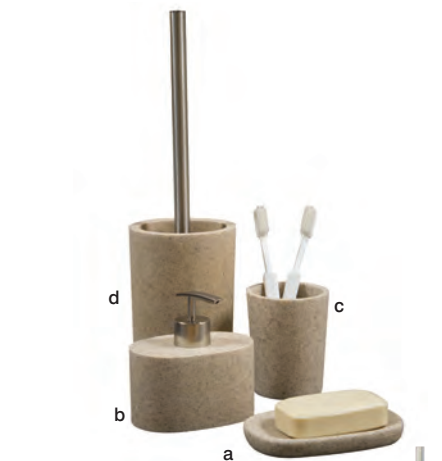

Diamante

a. Soap dish	5345205	£6.98
b. Soap dispenser	5345236	£9.98
c. Tumbler	5345212	£6.98
d. Toilet brush holder	5345229	£16.98

Stone effect

a. Beige soap dish	5340835	£4.98
b. Beige soap dispenser	5340774	£6.98
c. Beige tumbler	5340804	£4.98
d. Beige toilet brush holder	5340866	£11.98
e. Grey soap dish	5340842	£4.98
f. Grey soap dispenser	5340781	£6.98
g. Grey tumbler	5340811	£4.98
h. Grey toilet brush holder	5340873	£11.98
i. Dark brown soap dish	5340828	£4.98
j. Dark brown soap dispenser	5340767	£6.98
k. Dark brown tumbler	5340798	£4.98
l. Dark brown toilet brush holder	5340859	£11.98