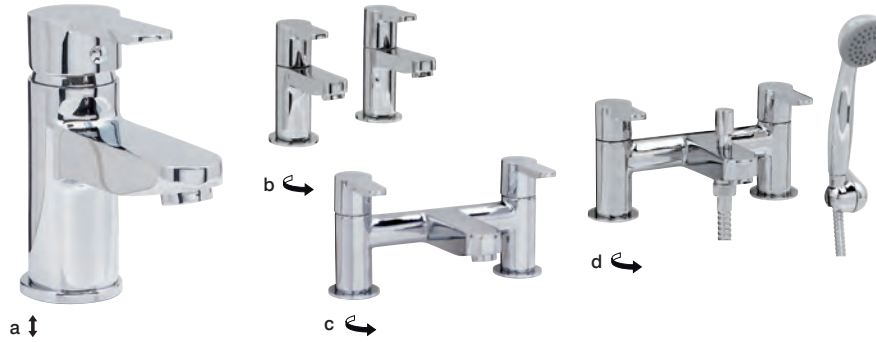

matching shower...

Quatre bar

- chrome finish
- suitable for high pressure water systems only

3636138  £169.98

Tahoe

COOKE
& LEWIS

a. Single lever basin mixer*	LP (0.5 bar)	4006725	£99.98
b. Basin taps	LP (0.3 bar)	4006688	£67.98
Bath taps	LP (0.2 bar)	4006695	£69.98
c. 2 tap hole bath mixer	LP (0.2 bar)	4006718	£129.98
d. 2 tap hole bath shower mixer	LP (0.2 bar)	4006701	£142.98