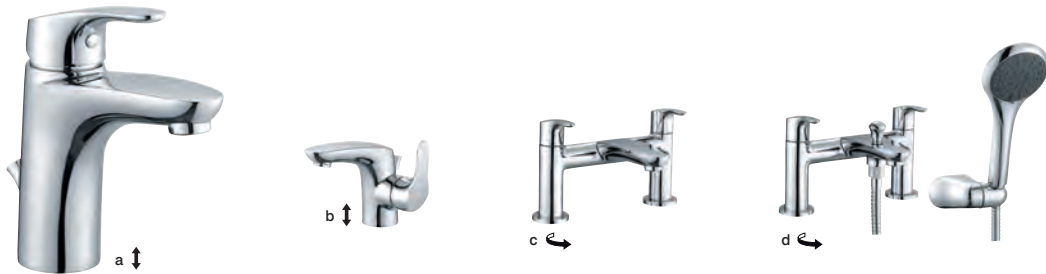

Senio

COOKE
& LEWIS

a. Single lever basin mixer*	LP (0.3 bar) 4067894	£139.98
b. Single lever basin mixer side control*	LP (0.3 bar) 4067887	£69
c. 2 tap hole bath mixer	LP (0.2 bar) 4067917	£139.98
d. 2 tap hole bath shower mixer	LP (0.2 bar) 4067924	£129.98