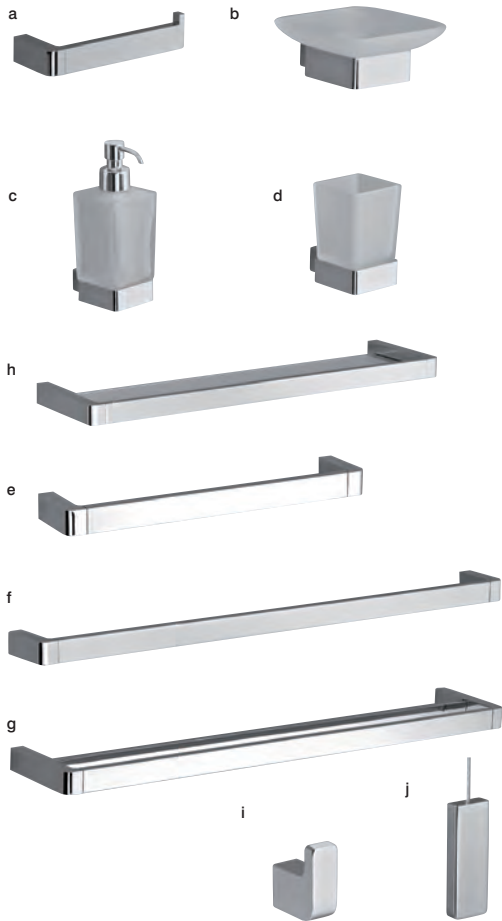

Streamline SS

COOKE
& LEWIS

a. Toilet roll holder	H69 x W177 x D41mm	5287222	£22.98
b. Soap dish		5287246	£23.98
c. Soap dispenser		5287192	£12.98
d. Tumbler		5287239	£23.98
e. Mini towel rail	H52 x W294 x D36mm	5287161	£24.98
f. Towel rail	H52 x W589 x D36mm	5287178	£26.98
g. Double towel rail	H25 x W616 x D105mm	5287185	£32.98
h. Shelf	H25 x W504 x D41mm	5287253	£26.98
i. Single robe hook		5287215	£7.98
j. Light pull		5287208	£7.98