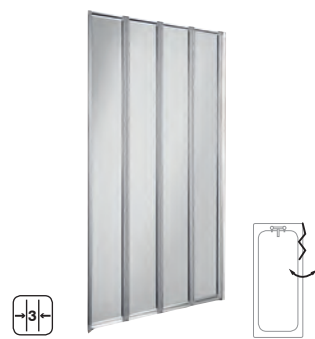

Amazon splash guard with shower curtain rail

- reversible semi framed splash guard
- easy clean glass
- nominal 15mm adjustment for out of true walls

Polished silver effect/clear
W300x H1500mm 5397007061987 **SS** ◆ **£129.98**

Nile hinged screen

- reversible frameless screen
- nominal 15mm adjustment for out of true walls

W800 x H1400mm
Polished silver effect/clear
(shown) 3690703 **SS** ◆ **£99.98**
White/clear 5397007061888 **SS** ◆ **£89.98**