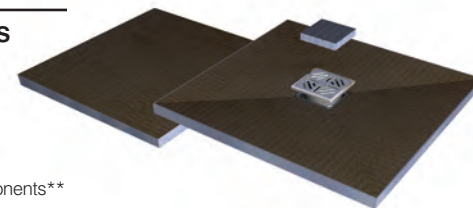

50mm base

- easier on wood floors*
- supplied complete with installation components**
- installation DVD included

L1850 x W750mm

5060164650034

£529

L1850 x W900mm

5060164650027

£549