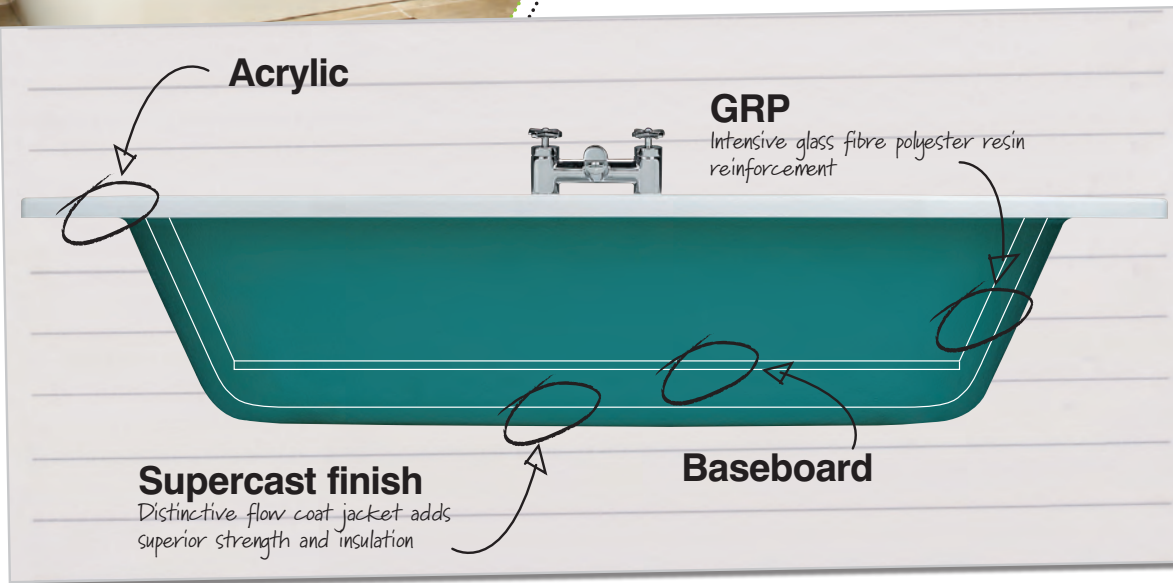

Supercast
option available
on these baths...

Adelphi L-shaped
Adelphi curved
Shaftesbury standard
Helena