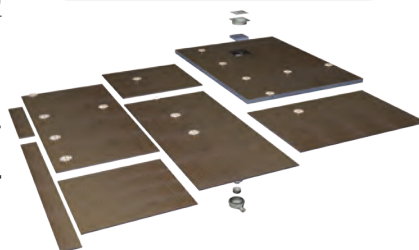

Professional level access room kit with 1200 x 900mm tray former

For waterproofing and insulating the whole bathroom floor (can be extended for larger rooms as required)

Flat level access base

- ideal on wood floors*
- not suitable on concrete or MDF floors
- supplied complete with installation components**
- for bathrooms up to 4.71 sqm
- installation DVD included

5060164650041

£699