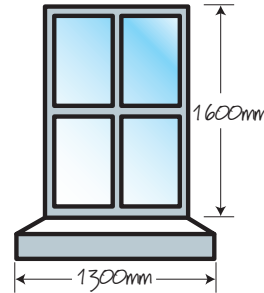

Indicate openings – windows, doors, archways and hatched

- Mark the location of windows, doors, archways, hatches
- Include the opening swing of doors

3

Indicate any obstacles that can't be moved and include main services, electric, water and gas

- Indicate items that must be planned around
- Your boiler, meters, radiators, soil stack, stop cock, alcoves, etc
- Finally add main services, electric, water and gas