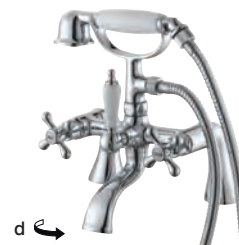

d ↻

also available
in gold effect...

Crystal

Plumb SURE

a. 1 tap hole basin mixer*	LP (0.2 bar)	5052931205738	£59.98
b. Basin taps	LP (0.1 bar)	5052931205592	£39.98
Bath taps	LP (0.1 bar)	5052931205646	£39.98
c. 2 tap hole bath mixer	LP (0.2 bar)	5052931205783	£69.98
d. 2 tap hole bath shower mixer	LP (0.1 bar)	5052931205813	£79.98