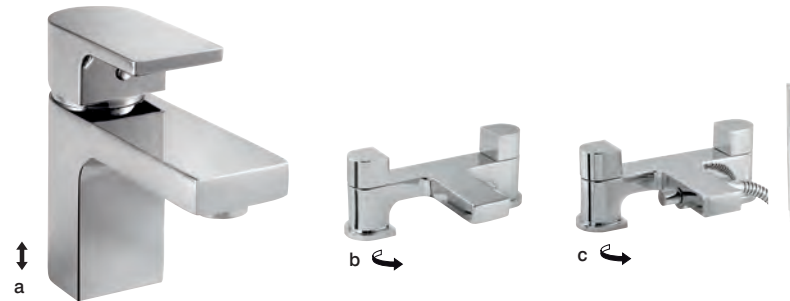

Mode

a. Single lever basin mixer	LP (0.2 bar)	3635070	£99.98
b. 2 tap hole bath mixer	LP (0.5 bar)	3635087	£107.98
c. 2 tap hole bath shower mixer	LP (0.5 bar)	3635094	£117.98