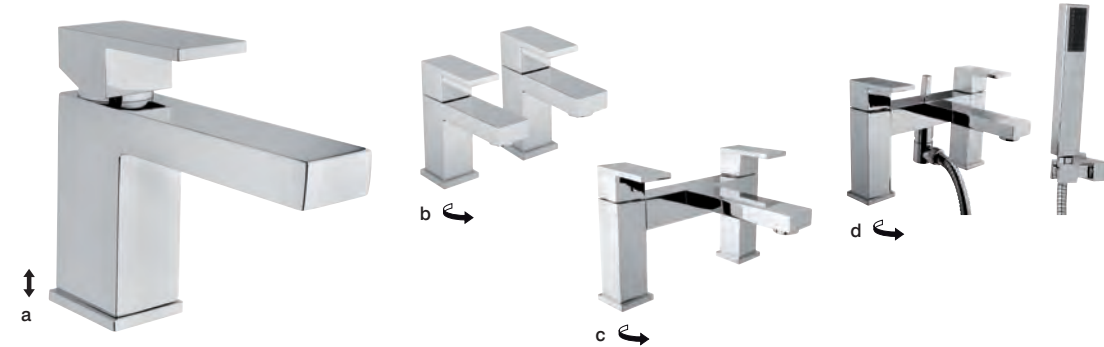

Salzburg

COOKE
& LEWIS

a. Single lever basin mixer*	LP (0.5 bar)	4006824	£149.98
b. Basin taps LP (0.3 bar)	4006787	£109.98	
Bath taps LP (0.2 bar)	4006794	£119.98	
c. 2 tap hole bath mixer	LP (0.5 bar)	4006817	£179.98
d. 2 tap hole bath shower mixer	HP (1.0 bar)	4006800	£199.98