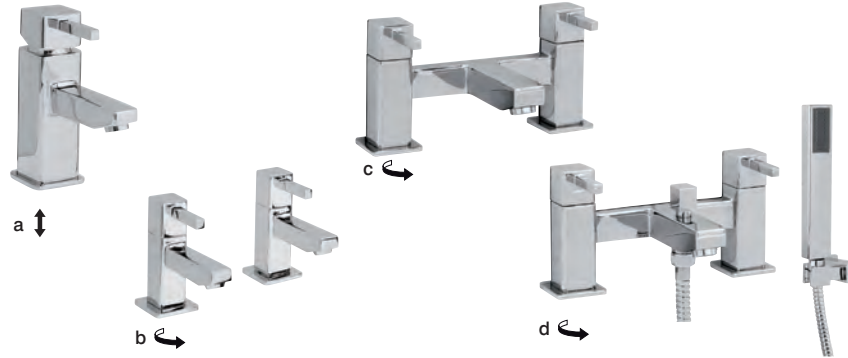

Montove

COOKE
& LEWIS

a. Single lever basin mixer*	HP (1 bar)	5397007061789	£139.98
b. Basin taps	LP (0.1 bar)	4067948	£89.98
Bath taps	LP (0.1 bar)	4067955	£99.98
c. 2 tap hole bath mixer	LP (0.5 bar)	4067979	£129.98
d. 2 tap hole bath shower mixer	LP (0.5 bar)	4067962	£149.98

Meribel

COOKE
& LEWIS

a. Single lever basin mixer*	LP (0.5 bar)	4006671	£109.98
b. Basin taps LP (0.3 bar)		4006633	£89.98
Bath taps LP (0.2 bar)		4006640	£69.98
c. 2 tap hole bath mixer LP (0.2 bar)		4006664	£169.98
d. 2 tap hole bath shower mixer LP (0.3 bar)		4006657	£179.98