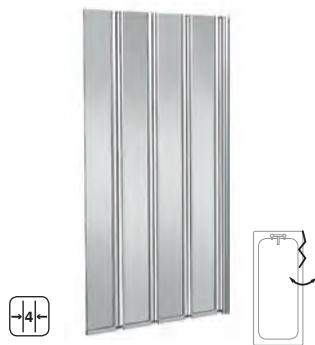

Amazon 4 fold screen

- reversible semi framed screen
- easy clean glass
- nominal 15mm adjustment for out of true walls

Polished silver effect/clear
W850 x H1500mm 5397007062045 ◆ **£199.98**