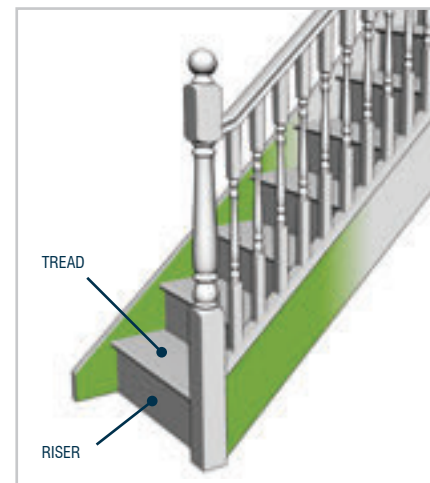

EASY FIX oak **stair klad**^{TM}

Our cladding is crafted from the finest kiln dried timbers and with our enviable combination of traditional craftsmanship and state of the art machinery. This ensures that our Klad is always of the absolute highest standard

fashionable refurbishment

Stair Klad is the perfect solution to transform the look of any existing staircase into a stylish focal point for any home.

Direct delivery available

don't forget...

Visit Cheshire Mouldings online:
cheshiremouldings.co.uk

treads, risers, kits & veneers

Oak Stair Tread & Riser Kit	SCT-SCR-OKIT 5060035729364	£54.98
Oak Stair Tread 1000mm	SCT-1000-O 5055170308208	£39.98
Oak Stair Riser 1000mm	SCR-1000-O 5055170308239	£19.98