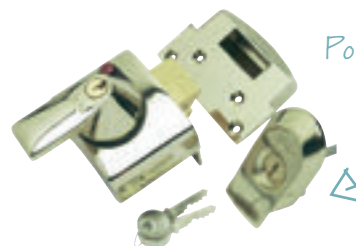

Yale British standard nightlatch
Brass 40mm 5010609030570 **£56.98**
Brass 60mm 5010609030525 **£58.98**