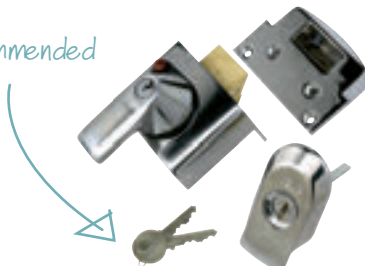

Yale British standard nightlatch
Chrome 40mm 5010609030556 **£56.98**
Chrome 60mm 5010609030501 **£58.98**