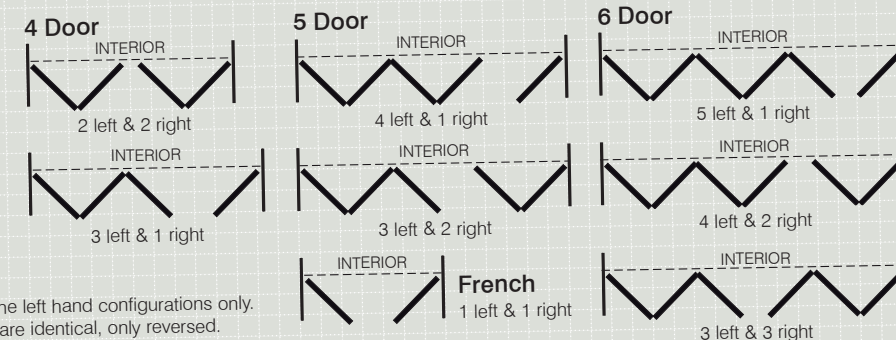

Note: These diagrams show the left hand configurations only. The right hand configurations are identical, only reversed.