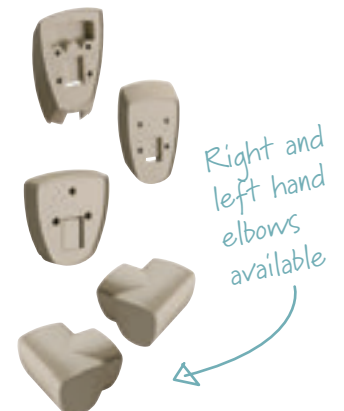

Right and
left hand
elbows
available