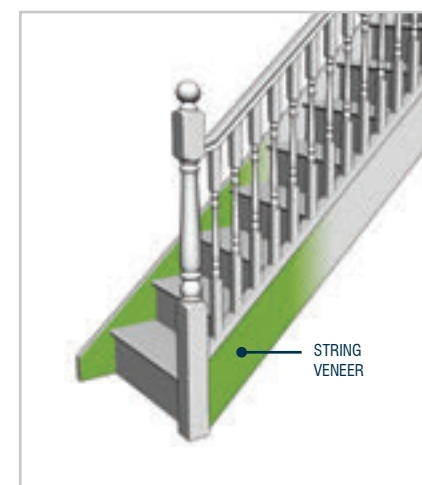

Oak String Veneer	SCV-4200-O 5055170308253	£39.98
-------------------	-----------------------------	--------

COMPLETE
SOLUTIONS

spiral staircases

A range of quality spiral staircases to suit any home improvement project, these staircases are ideal for small spaces and loft access