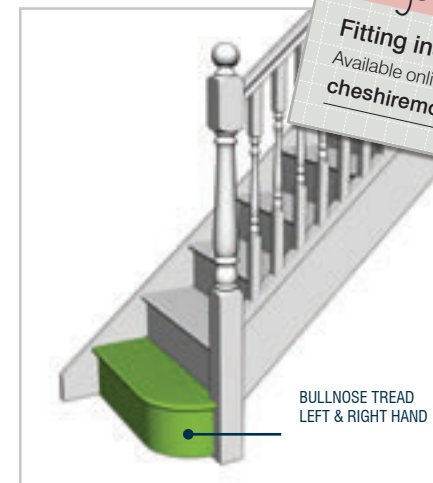

Oak Stair Bullnose Bottom Tread LH	SCBN-1085-OLH 5060035729371	£159.98
Oak Stair Bullnose Bottom Tread RH	SCBN-1085-ORH 5060035729388	£159.98

Best seller

Oak Stair Wide Tread 1500mm	SCT-1500-O 5055170308215	£49.98
Oak Stair Wide Riser 1500mm	SCR-1500-O 5055170308246	£19.98

let us help...

FREE PERSONAL PLANNING SERVICE
CALL OUR TECHNICAL HELPLINE:
0800 085 3475