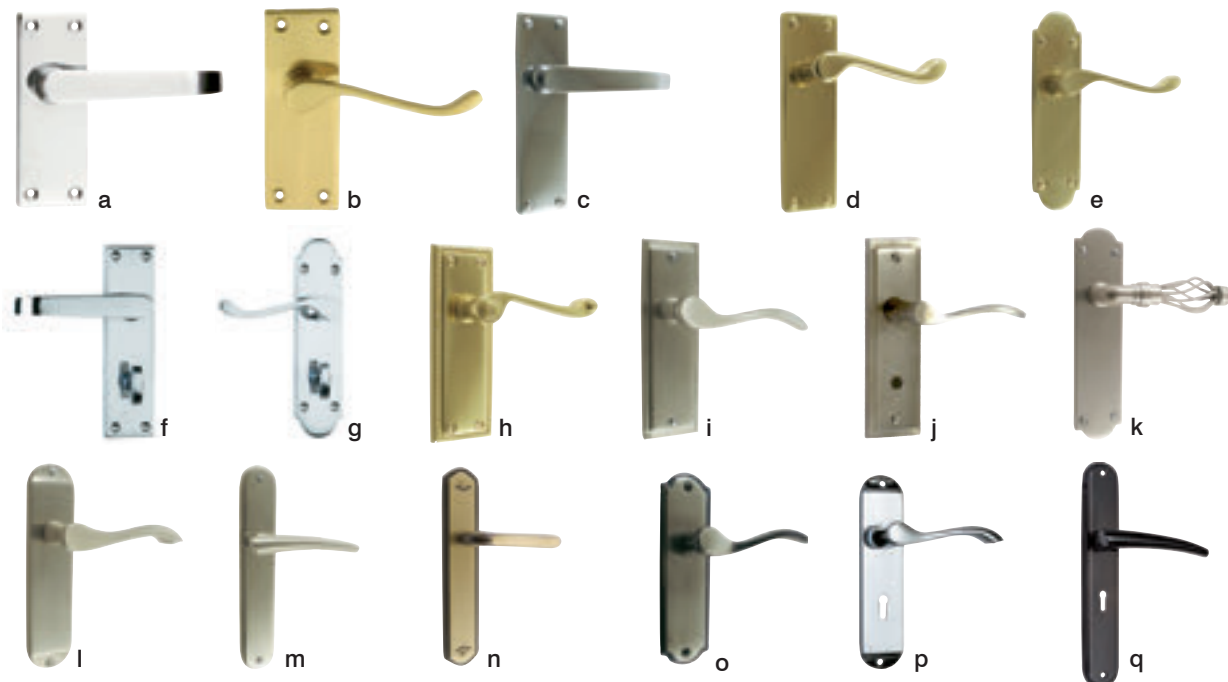

A RANGE
TO SUIT
ALL STYLES
& BUDGETS

interior door handles

a. B&Q value door handle

- polished chrome effect

3415610 (single)	£5.98
3415658 (door handle 3 pack*)	£22.98

b. B&Q value door handle

- brass effect

3415665 (single)	£5.98
3415719 (door handle 3 pack*)	£22.98

c. B&Q handle

- polished chrome effect
- bathroom and lockable options available

3414996	£9.98

d. B&Q handle

- victorian scroll
- brass effect
- bathroom and lockable options available

3414149	£12.98

e. B&Q handle

- victorian scroll handle
- brass effect
- bathroom and lockable options available

3415146	£12.98

f. B&Q bathroom handle

- straight handle
- polished chrome effect
- lockable option available

3415016	£14.98

g. B&Q bathroom handle

- polished chrome effect
- lockable option available

3415047	£14.98

h. B&Q handle

- georgian style
- brass effect
- bathroom and lockable options available

3414187	£14.98

i. B&Q handle

- nickel effect
- bathroom and lockable options available

3408841	£14.98

j. B&Q bathroom handle

- satin nickel effect
- victorian scroll
- lockable option available

3408865	£16.98

k. B&Q handle

- nickel effect
- bathroom and lockable options available

3408810	£22.98

l. B&Q select handle

- satin chrome effect (shown)
- bathroom and lockable options available
- polished chrome effect
- bathroom and lockable options available

3410356	£24.98
3410486	£24.98

m. B&Q select handle

- nickel effect
- bathroom and lockable options available

3410417	£24.98

n. B&Q select handle

- antique brass effect
- bathroom and lockable options available

3410646	£24.98

o. B&Q select handle

- black irid effect
- bathroom and lockable options available

3410790	£24.98

p. B&Q select handle for lock

- satin chrome effect
- bathroom and lockable options available

3410363	£26.98

- polished chrome effect (shown)
- bathroom and lockable options available

3410509	£26.98

q. B&Q select handle for lock

- black irid effect (shown)
- bathroom and lockable options available
- nickel effect
- bathroom and lockable options available

3410714	£26.98
3410424	£26.98