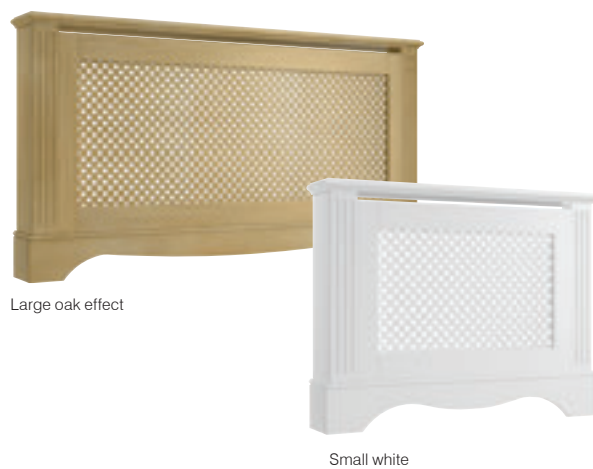

Large oak effect

Large oak effect

Small white