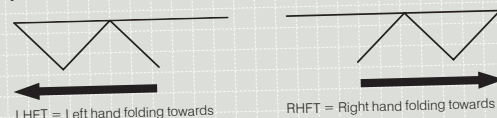

how it

works...

- bottom rail folding system. No issues with having to support the weight of the doors with the frame head fixing
- the frame is supplied complete with a threshold and track which does not require to be sunk into the existing floor – easier fitting method
- 4 frame widths available – 1825mm, 1918mm, 2146mm and 2374mm (depending upon door style) – they will all fit wall thicknesses of 115mm up to 150mm
- hardwood architrave is available to order separately with hardwood and oak veneered tri-fold room dividers
- all doors are pre-machined for the hardware, (excluding latch and handles) and supplied unfinished ready to be decorated to the colour of your choice
- the internal tri-fold comes complete with a matching frame and all hardware (excludes door handles and latch)
- all glazed doors have toughened safety glass to BS6206 and matching room doors are also available
- all prices include home delivery