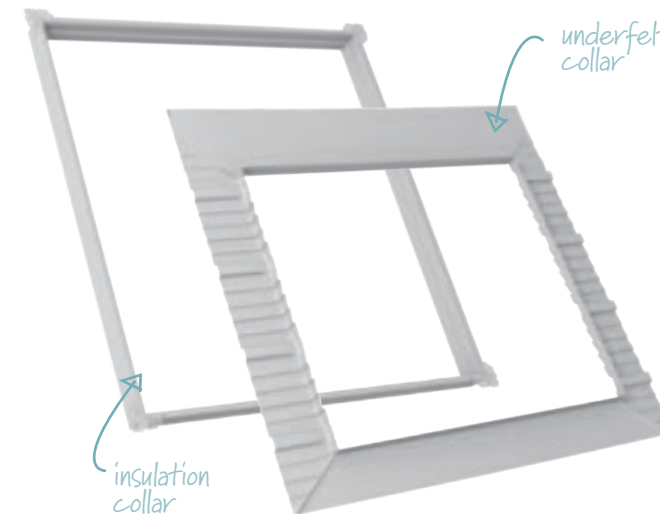

VELUX® insulation collars

VELUX roof windows can be installed in any kind of roofing material and roof pitch. We recommend you use a qualified installer to ensure your new VELUX windows are fitted to the increasingly stringent building regulations for insulation and air tightness

Supplied complete with underfelt collar, the insulation collar:

- insulates around the roof window frame, reducing heat loss and eliminating cold bridges
- makes insulating and installing the window easier
- choose the right size to suit your window
- click fittings for fast and accurate assembly