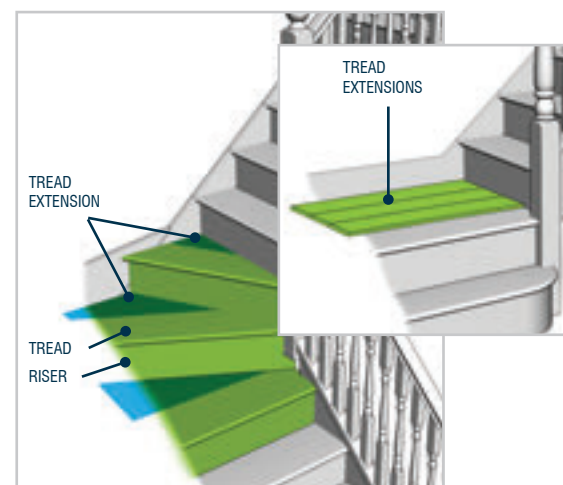

Oak Stair Extension Board 1300mm	SCT-1300-O 5055170308222	£29.98