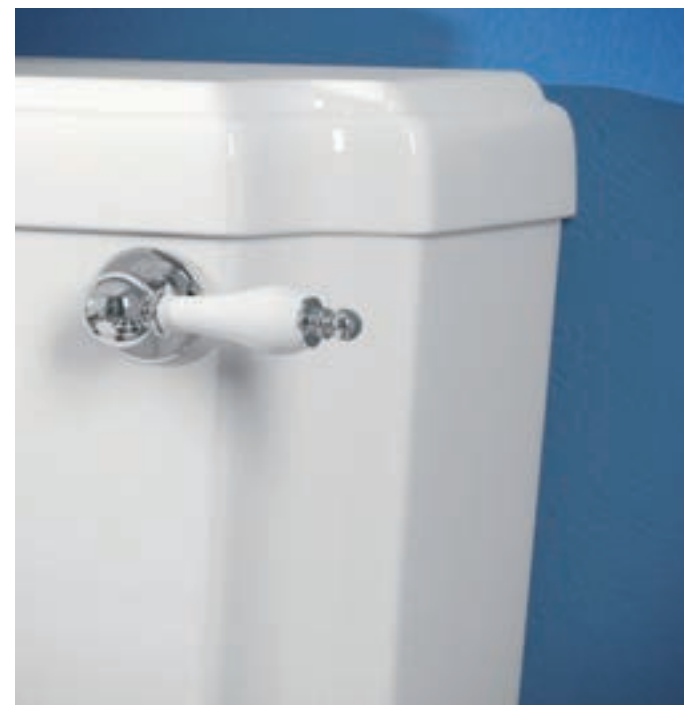

Price guide based on close-coupled toilet and full pedestal basin.

COOKE
& LEWIS

Octavia
at a glance

For
full ranges,
details &
prices
see Buying Guide
or diy.com

- a. Full pedestal basin 4001003
- b. Full pedestal cloakroom basin 3820513
- c. Corner cloakroom basin 3826867
- d. Close-coupled toilet with soft close seat 4001102