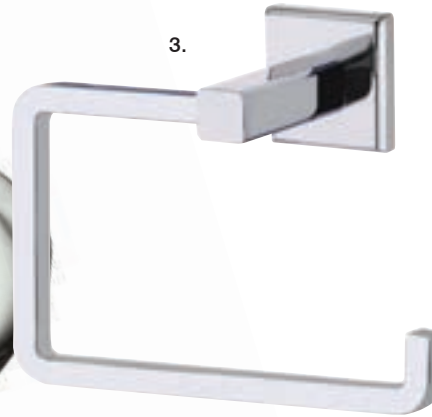

Take home today

a.

b.

Look - includes
soft close seat!

Please check availability with your local B&Q.
Taps available separately - see Buying Guide.

1.

Valspar Stone Age

3.