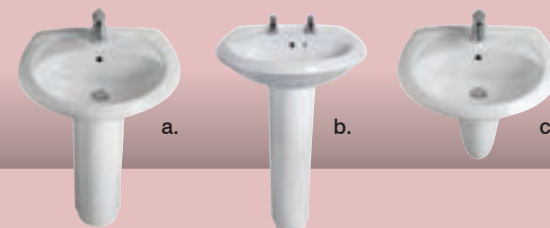

COOKE
&LEWIS

Romeo

With its sleek curves, subtle detailing and soft edges, Romeo is an easy choice for bathrooms, shower room or cloakrooms.

Price guide based on close-coupled toilet and full pedestal basin.

COOKE &LEWIS Romeo at a glance

For
full ranges,
details &
prices
see Buying Guide
or diy.com

- a. Full pedestal 1 tap hole basin 3820360
- b. Full pedestal 2 tap hole basin 3827994
- c. Semi pedestal 1 tap hole basin 3820452
- d. Semi pedestal 2 tap hole basin 3828007
- e. Semi recessed basin 4090403
- f. Close-coupled toilet with soft close seat 3888506
- g. Back to wall toilet with soft close seat 5397007014501