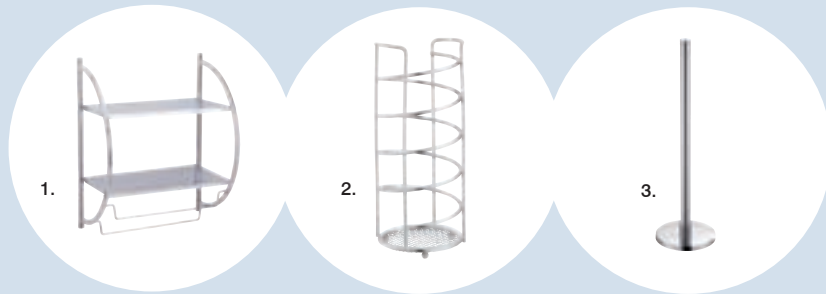

THERE'S NO PLACE LIKE *Chrome*

HERE'S JUST A SMALL SELECTION OF OUR CHROME STORAGE IDEAS TO KEEP YOUR BATHROOM BRIGHT, SHINY - AND TIDY!

1. Fame 2 tier shelf unit with double towel rail 5341009
2. Globe toilet roll storage 5344093
3. Creation toilet roll storage pole 5346677
4. Fliver toilet brush and toilet roll stand 5341689
5. City 3 tier freestanding towel rail 5341719
6. Under basin caddy 5346394
7. Consort 5 drawer storage trolley 5341818