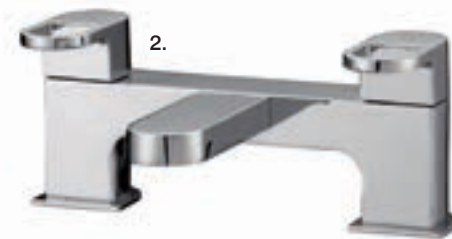

**COOKE
& LEWIS**

Alexas at a glance

- a. Oval full pedestal basin 4000686
- b. Oval semi pedestal basin 4000693
- c. Oval cloakroom basin 4060178
- d. Oval semi recessed basin 4043928
- e. Square full pedestal basin 4060147
- f. Square semi pedestal basin 4060154
- g. Square cloakroom basin 4060161

- h. Square semi recessed basin 4060185
- i. Modern open back close-coupled toilet with soft close seat 5397007013474
- j. Modern close-coupled toilet with soft close seat 4000662
- k. Modern back to wall toilet with soft close seat 5397007014587

For full ranges, details & prices see Buying Guide or diy.com

Suite mix...

ALEXAS OFFERS SO MANY SUITE OPTIONS – MIX AND MATCH TO CREATE YOUR PERFECT COMBINATION.

2.

1. Axis glass tumbler 5190249
2. Cooke & Lewis Marano bath mixer tap 4068075
3. Enviro platinum flooring 5052931064045
4. Axis toilet roll holder 5052931111985
5. Kudox curved towel radiator chrome 5060069427762
6. City Chic stone tile 5397007010404

Taps and furniture available separately - see Buying Guide.