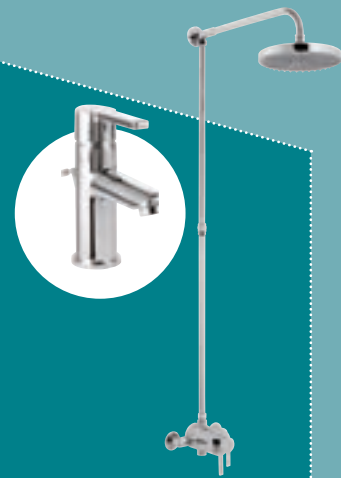

Cooke & Lewis
Timeless 2 tap
hole bath mixer
4067634

For
full ranges,
details &
prices
see Buying Guide
or diy.com

TURN ON TRADITION

Enjoy the look of yesteryear, with the 21st century technology built in. We've got all the old favourites lovingly reproduced for today's lifestyles.

Quatre
basin mixer tap
3634424

Crystal basin taps
5052931205592

Cooke & Lewis
Classic basin mixer tap
5397007093728

Bathroom buddies

It's easy to get coordinated at B&Q. Many of our tap and shower ranges match. Here's just a few to give you the idea...

Cooke & Lewis Cascade
basin mixer tap
5397007050127

Cooke & Lewis Cascade
mixer shower
4074922

SHOWERING YOU WITH STYLE

ITS OFFICIAL - MORE OF US PREFER TO SHOWER THAN TO BATH. LETS FACE IT, A SHOWER IS QUICK, REFRESHING, ECONOMICAL AND HYGIENIC - AND THEY LOOK PRETTY GOOD TOO.