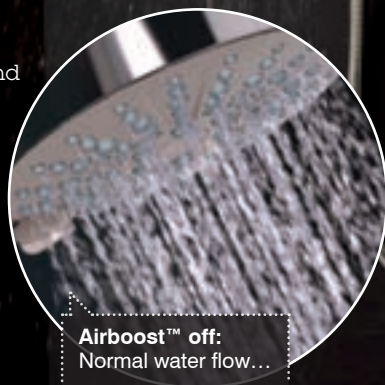

It's shower time!

THE B&Q SHOWER RANGE IS ONE OF THE INDUSTRY'S BIGGEST, OFFERING YOU ALL THE CHOICE YOU NEED. HERE ARE SOME OF OUR BEST SELLERS...

Mira Sport Max Airboost™

This is an electric shower with a difference; featuring Airboost™, a world-first in flow-boosting technology that increases flow by 30%.

It also boasts Sensi-flo™ to prevent scalding, Cleascale™ to cut limescale build-up by half and Opti-flo™ to optimise flow throughout the year.

4 spray options

Airboost™ off:
Normal water flow...

Airboost™ on:
Flow is boosted by 30%