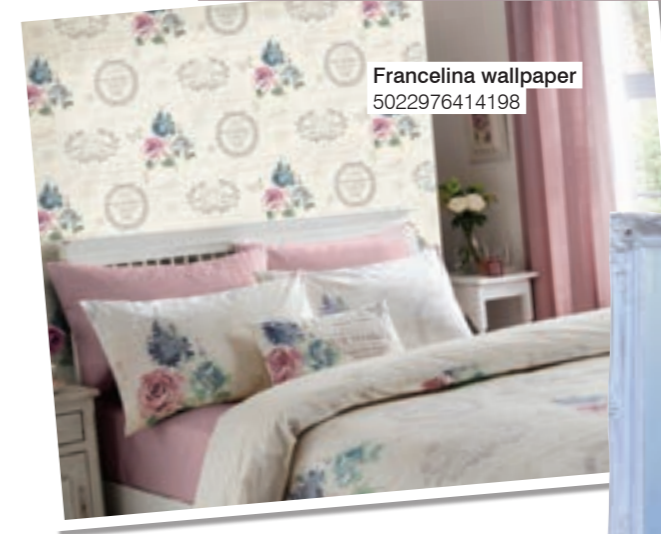

Francelina wallpaper 5022976414198

3.