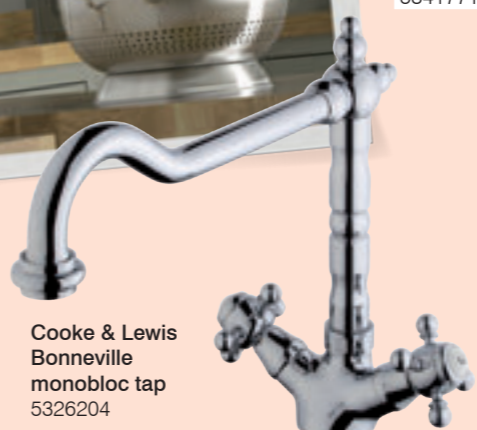

FRANKE  
Belfast pull-out tap  
7612404002271

Cooke & Lewis  
Chambley monobloc tap  
5341771

Cooke & Lewis  
Newport monobloc tap  
4059189

Cooke & Lewis  
Chambley bridge mixer tap  
5341740

Cooke & Lewis  
Bonneville monobloc tap  
5326204