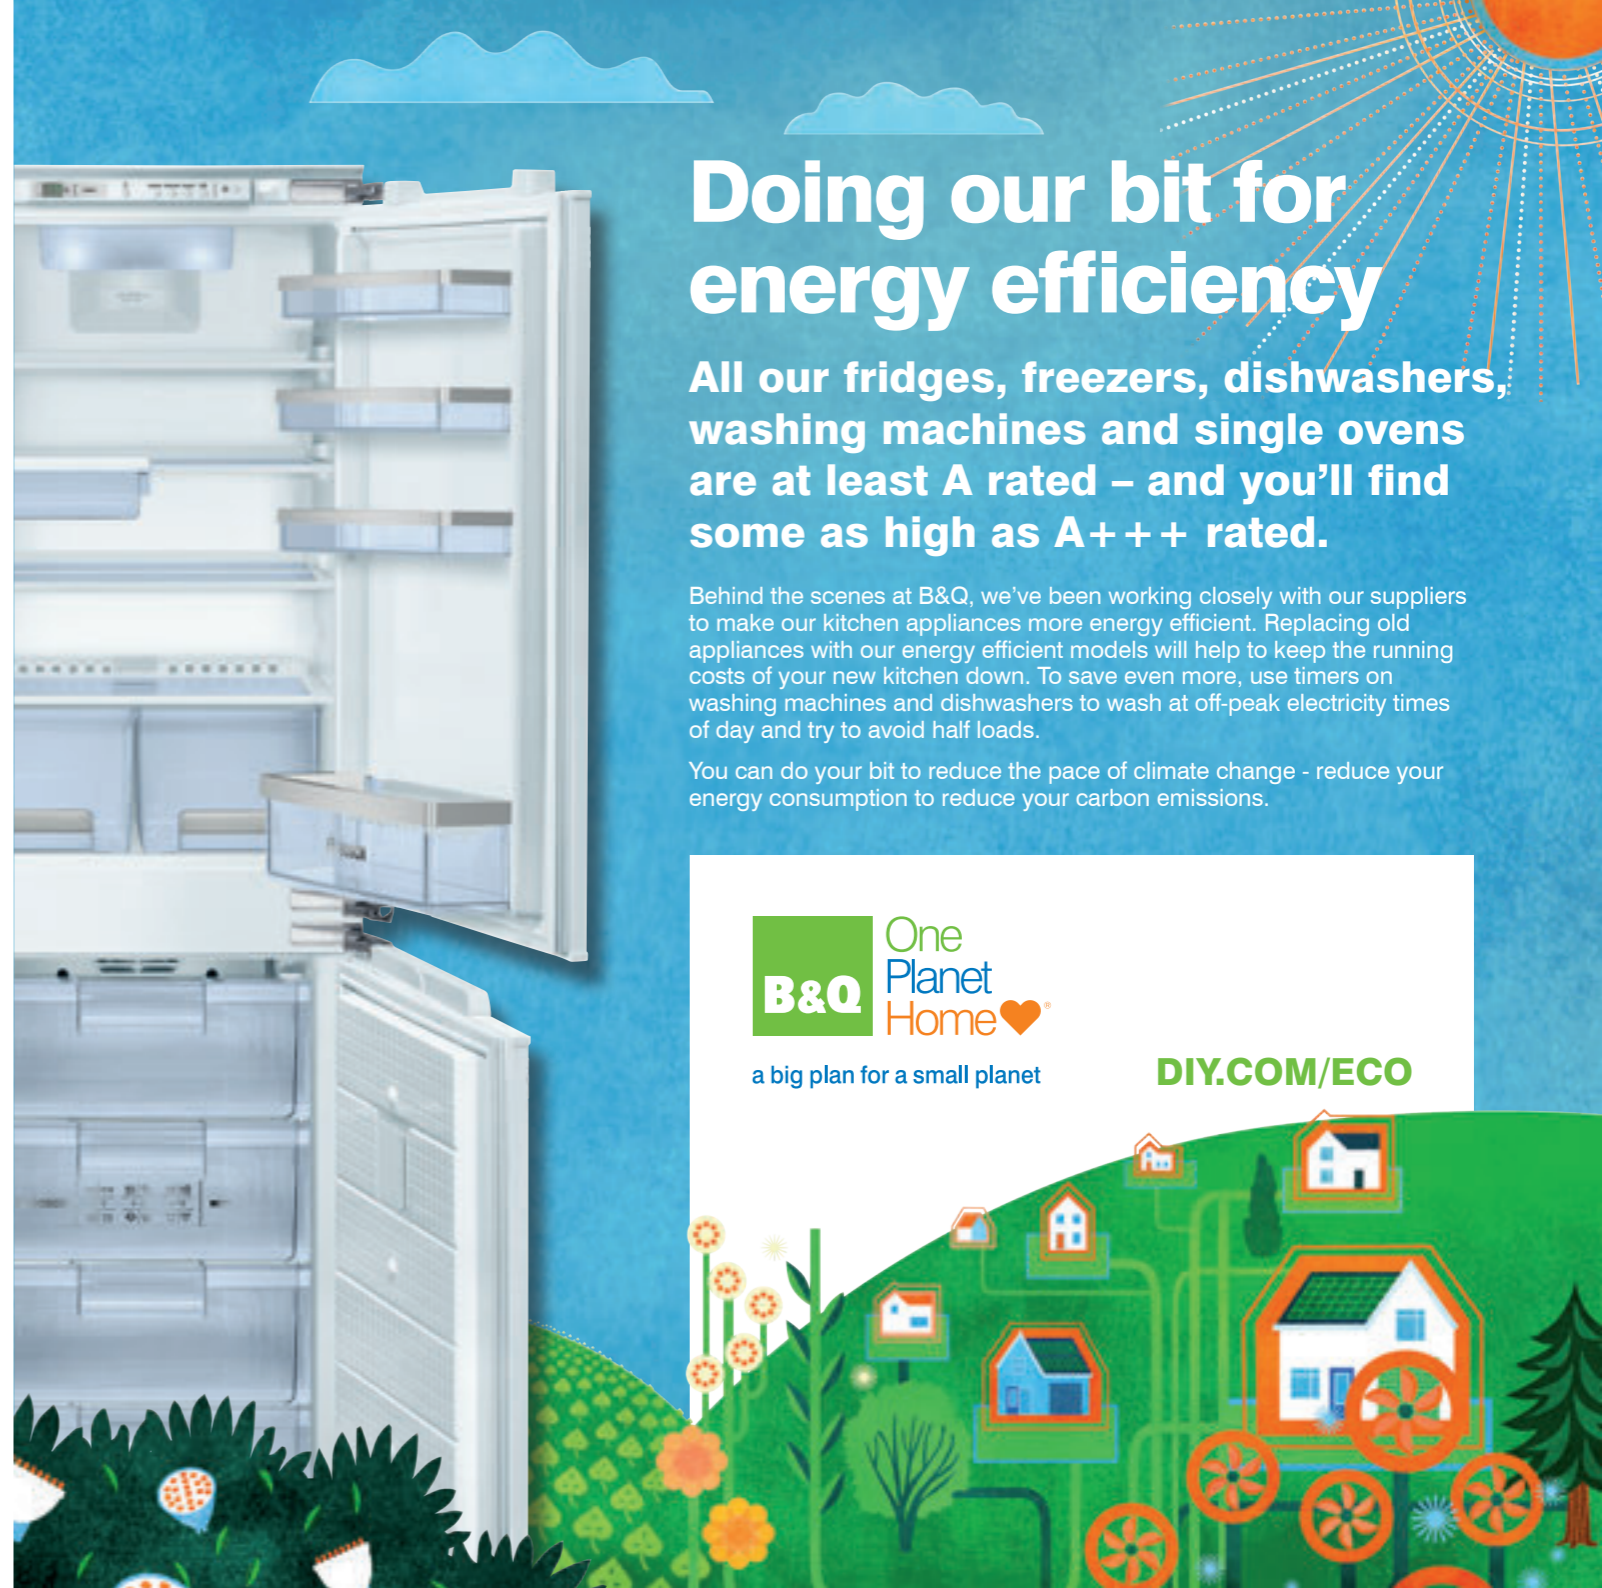

Under the surface

For a stylish flush finish, choose one of our undermount sinks to complement your kitchen.

BENEFITS AT A GLANCE

1. **1. Seamless finish**
   An undermount sink enables an uninterrupted, seamless work surface for a totally sleek effect.
2. **2. Space efficient**
   Some of our undermount sinks are so small and neat you'll hardly notice they're there!
3. **3. Ultimate style**
   Without doubt, an undermount sink is the look of the moment, allowing many more possibilities in your kitchen design.

Doing our bit for energy efficiency

All our fridges, freezers, dishwashers, washing machines and single ovens are at least A rated – and you'll find some as high as A+++ rated.

Behind the scenes at B&Q, we've been working closely with our suppliers to make our kitchen appliances more energy efficient. Replacing old appliances with our energy efficient models will help to keep the running costs of your new kitchen down. To save even more, use timers on washing machines and dishwashers to wash at off-peak electricity times of day and try to avoid half loads.

You can do your bit to reduce the pace of climate change - reduce your energy consumption to reduce your carbon emissions.

a big plan for a small planet

DIY.COM/ECO