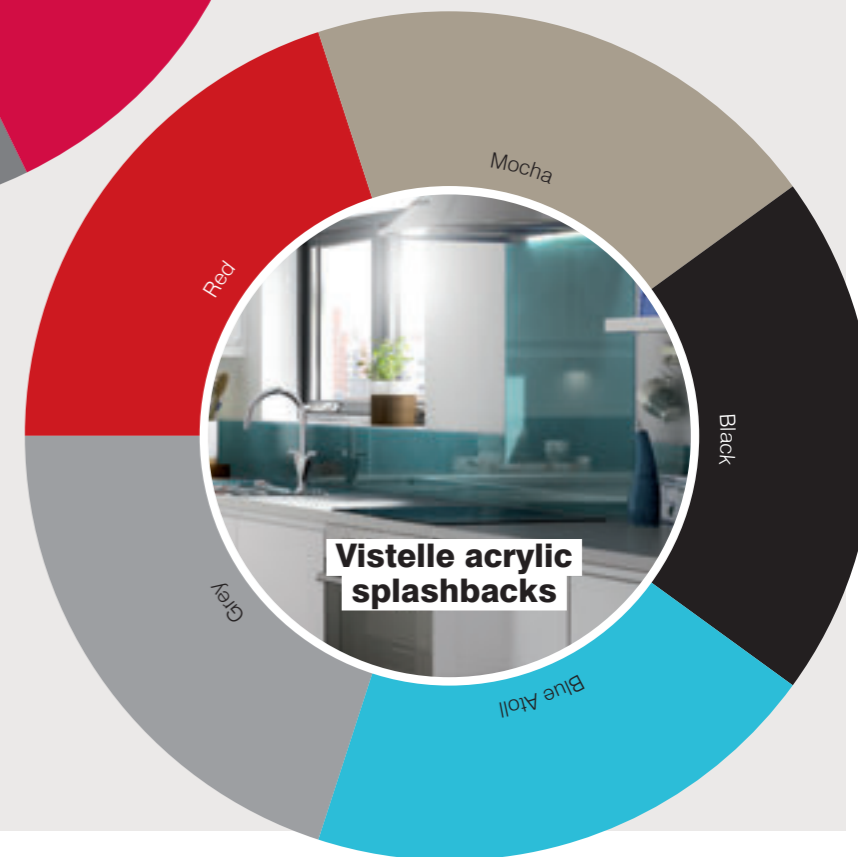

# Add a splash of colour

**IT'S EASY WITH OUR AWARD-WINNING, INNOVATIVE RANGE OF ACRYLIC AND GLASS SPLASHBACKS. THEY'RE ALL THE RAGE.**

Tiling the wall area behind the hob and worktop to create an easy-wipe surface used to be our only option; then stainless steel splashbacks and washable paint came onto the scene. Now, splashbacks just got a whole lot easier - and better looking!

### Glass splashbacks...

The perfect choice behind a gas hob, our glass range includes the very latest designs, including stylish patterns made possible by recent developments in technology.

### Cat's Tip

Prefer to match in with your worktop or appliances? Our range includes laminate and stainless steel splashbacks too!

Cat Dennison  
Head of Interior Design

For Full ranges, details & prices see Buying Guide or diy.com