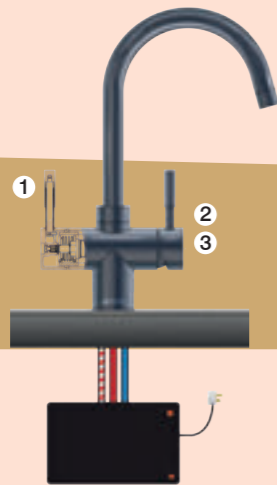

3 in 1

No need for a separate tap - includes 1. near boiling water, 2. cold water and 3. standard hot water in one tap