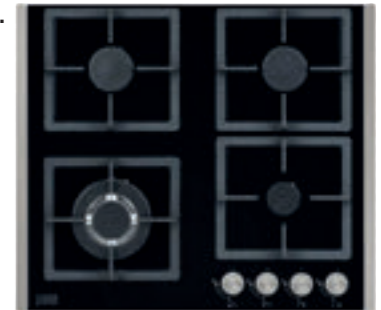

6.

All Cooke & Lewis appliances carry a minimum A rating for energy efficiency and are backed by a 2-year parts and labour guarantee