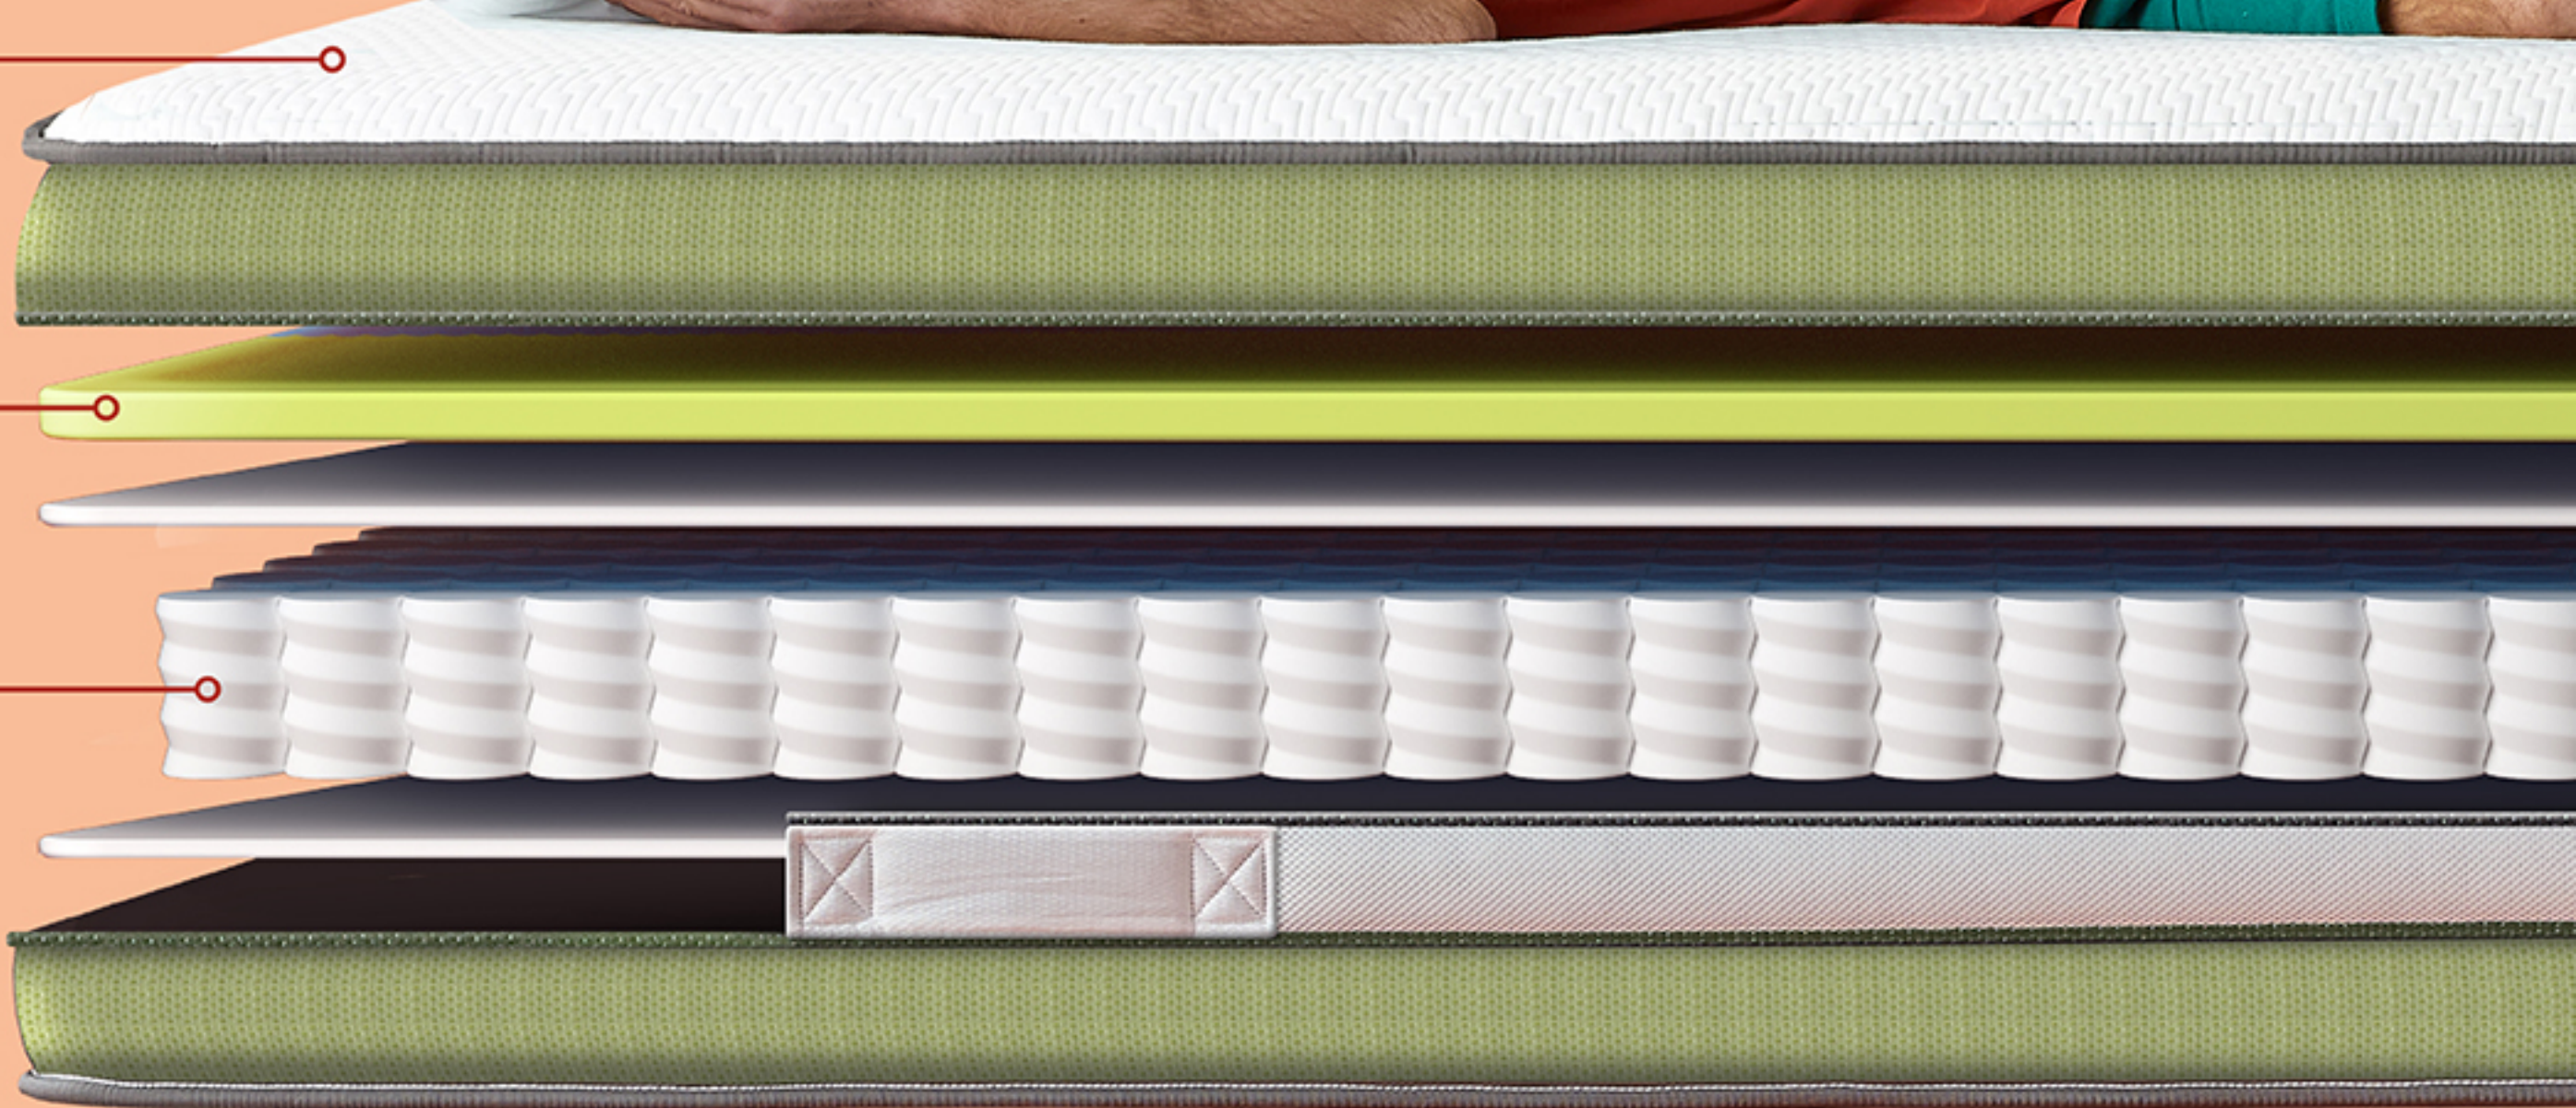

Silentnight
just sleep®

just breathe

mirapocket® springs

1000 Mirapocket® springs conform and adjust to your body weight, providing edge-to-edge zoned support and extra support for your hips, as well as enhanced spinal alignment.

eco comfort

EcoComfort Fibres™ create a breathable layer to help you avoid overheating during the night.

sleep surface

Soft-knit fabric cover finish which is hypoallergenic.

Superb support, breathability & comfort.