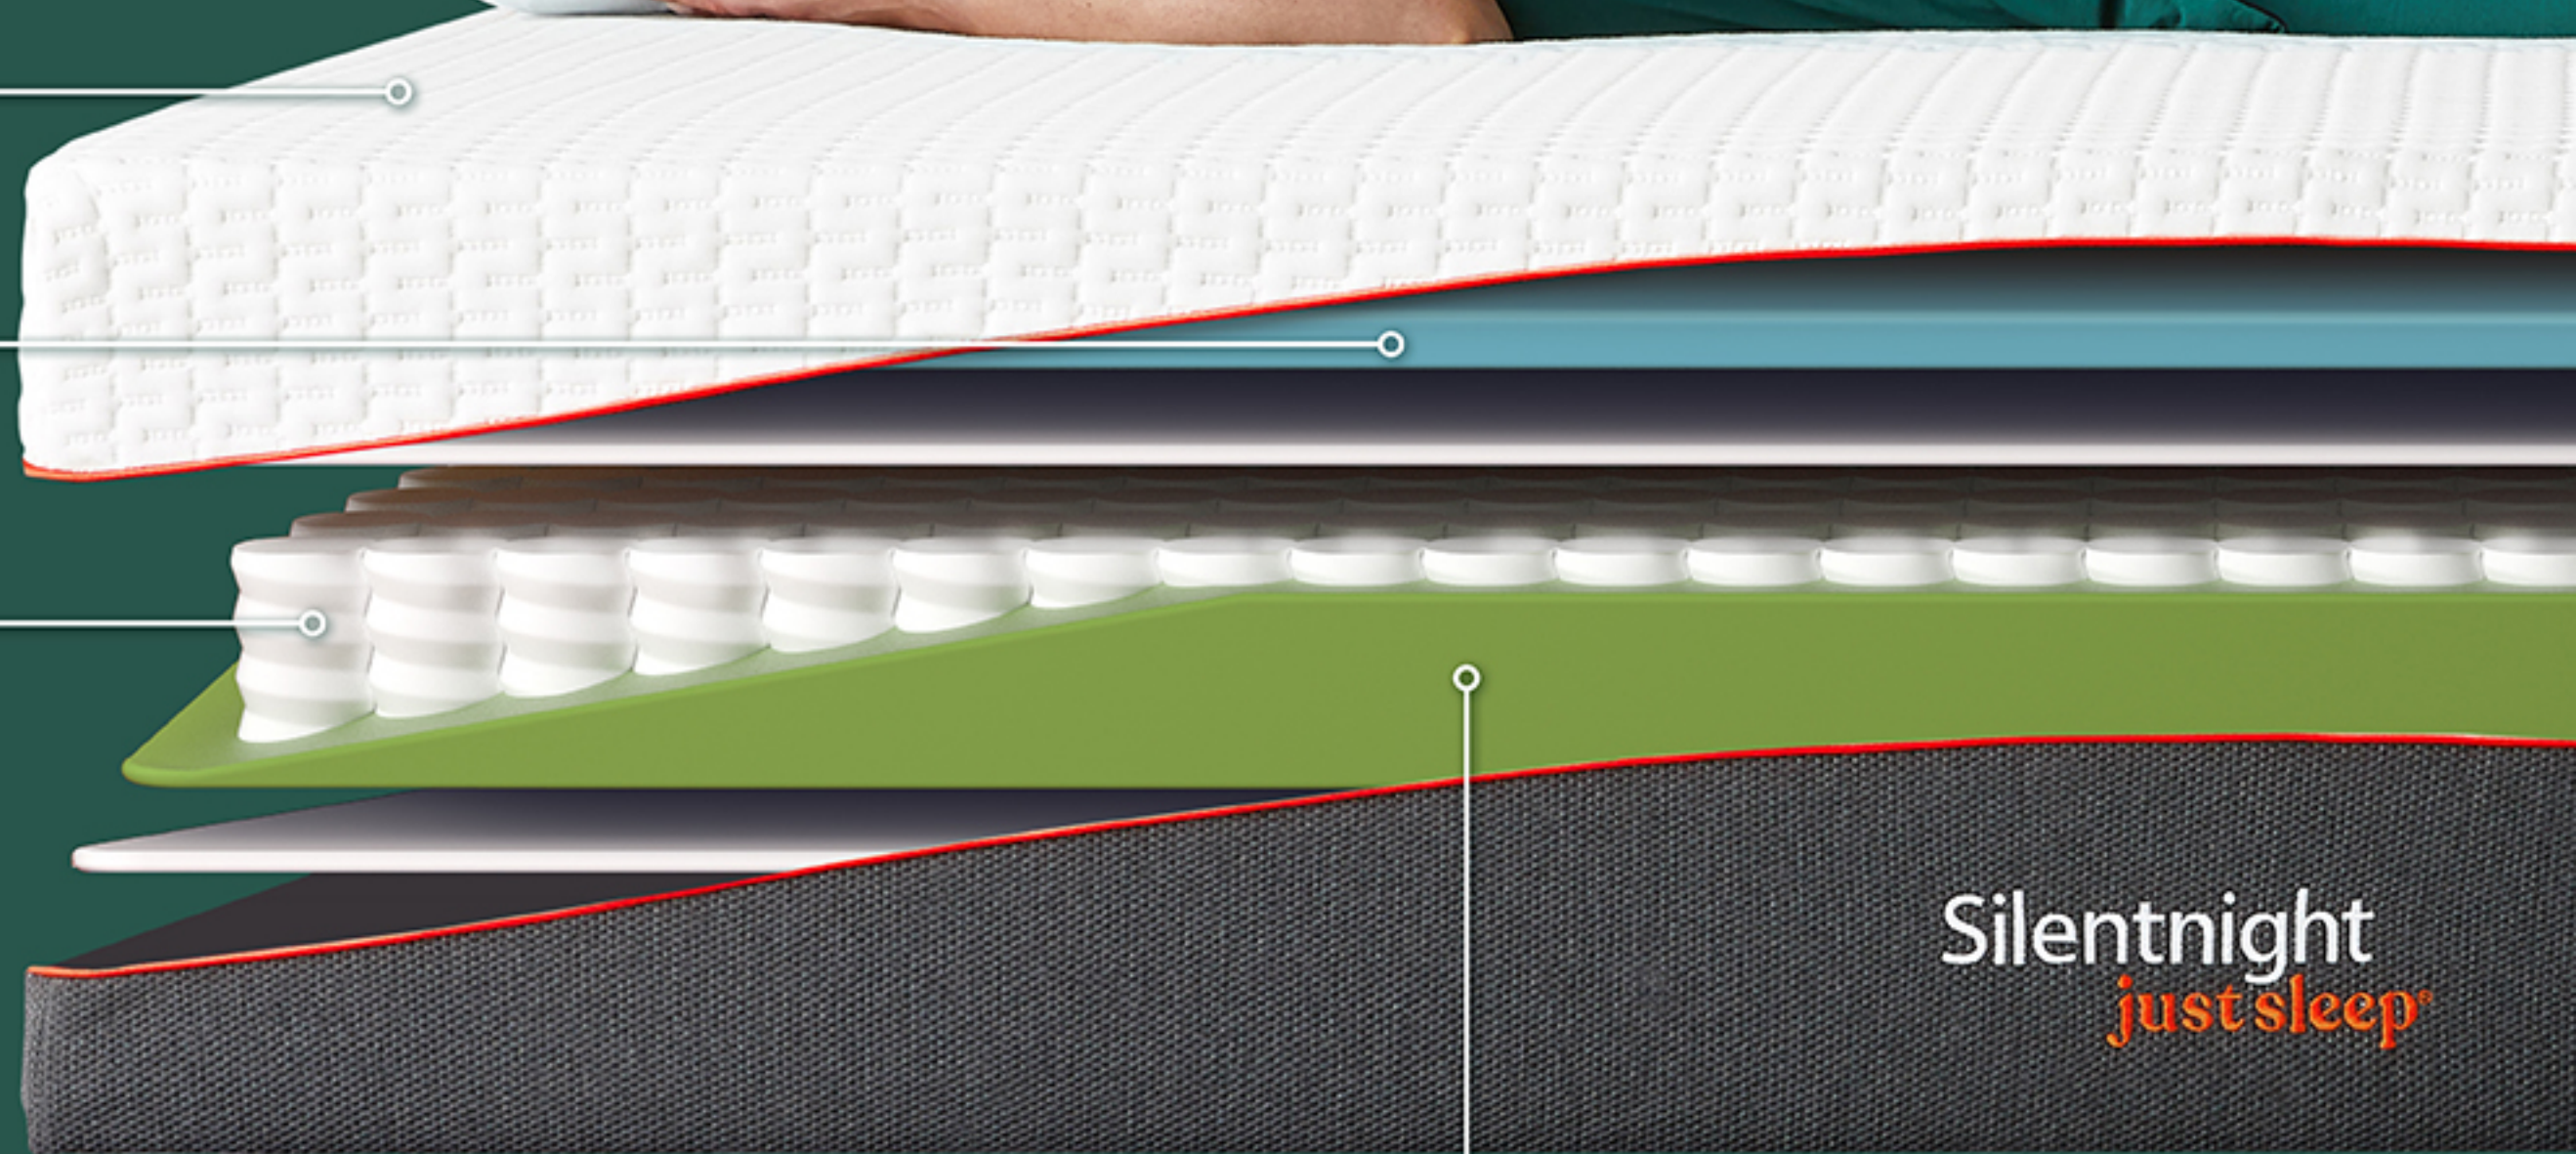

Silentnight
just sleep®

just calm

mirapocket® springs

Adjust to your body weight, providing edge-to-edge zoned support and extra support for your hips, as well as enhanced spinal alignment.

encapsulated foam boarder

Enhances durability and allows you to sleep all the way to the edge of the mattress.

ReVo™ foam

Reduces body heat and improves circulation of air for cooler sleep. The technology provides optimal comfort and better body support.

sleep surface

Vitalize® uses your body's energy to help improve your blood circulation for an all-round better, more restorative sleep.