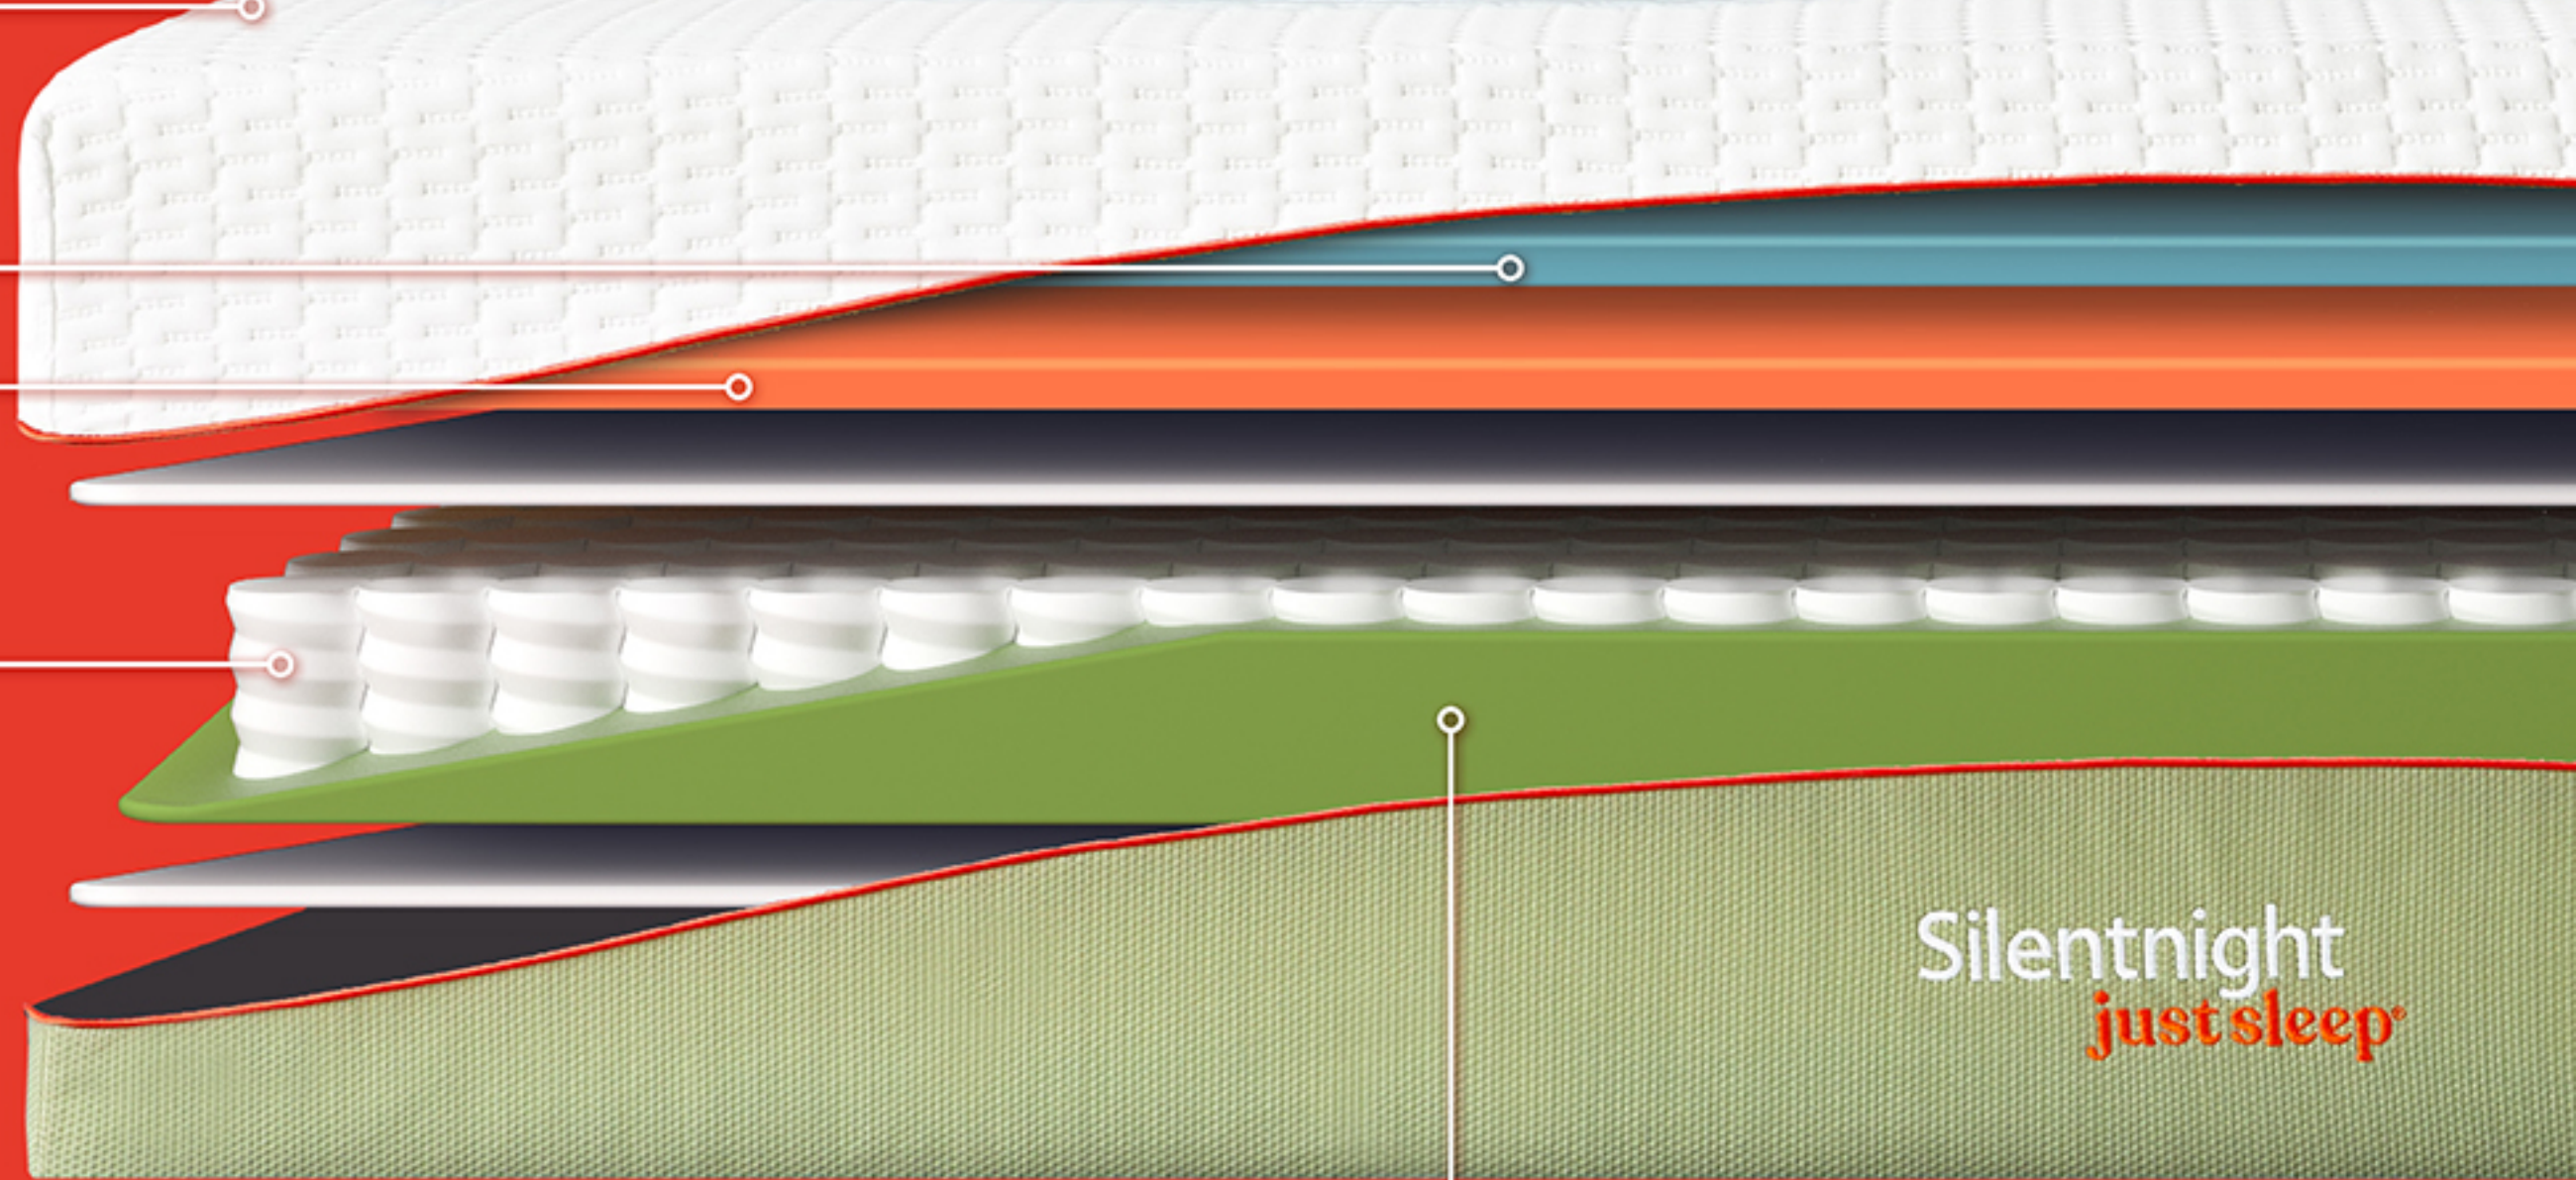

just dream

Silentnight
just sleep®

mirapocket® springs

Adjust to your body weight, providing edge-to-edge zoned support and extra support for your hips, as well as enhanced spinal alignment.

encapsulated foam boarder

Enhances durability and allows you to sleep all the way to the edge of the mattress.

premium memory foam comfort

Provides pressure relieving comfort as it cocoons your body for a truly relaxing sleep.

ReVo™ foam

Reduces body heat and improves circulation of air for cooler sleep. The technology provides optimal comfort and better body support.

sleep surface

Vitalize® uses your body's energy to help improve your blood circulation for an all-round better, more restorative sleep.